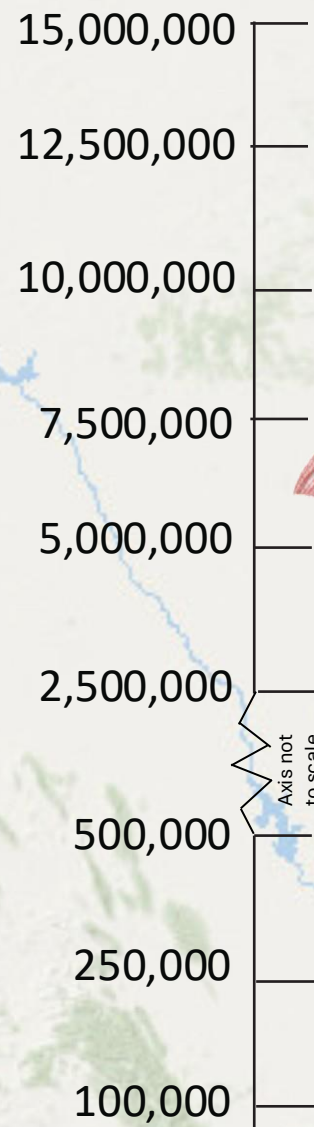

Annual Catch Limit
lbs. whole weight

2026 Annual Catch Limits and Allocations

Species	Red Snappers	Spanish Mackerel	King Mackerel	Red Grouper	Cobia	Gag Grouper	Greater Amberjack	Gray Triggerfish
2026 Annual Catch Limit	16,310,000 lbs.	11,300,000 lbs.	9,990,000 lbs.	6.620,000 lbs.*	1,738,000 lbs.	769,000 lbs.	505,000 lbs.	456,900 lbs.

Allocation

* Represents the red grouper ACL increase and allocation change anticipated in 2026