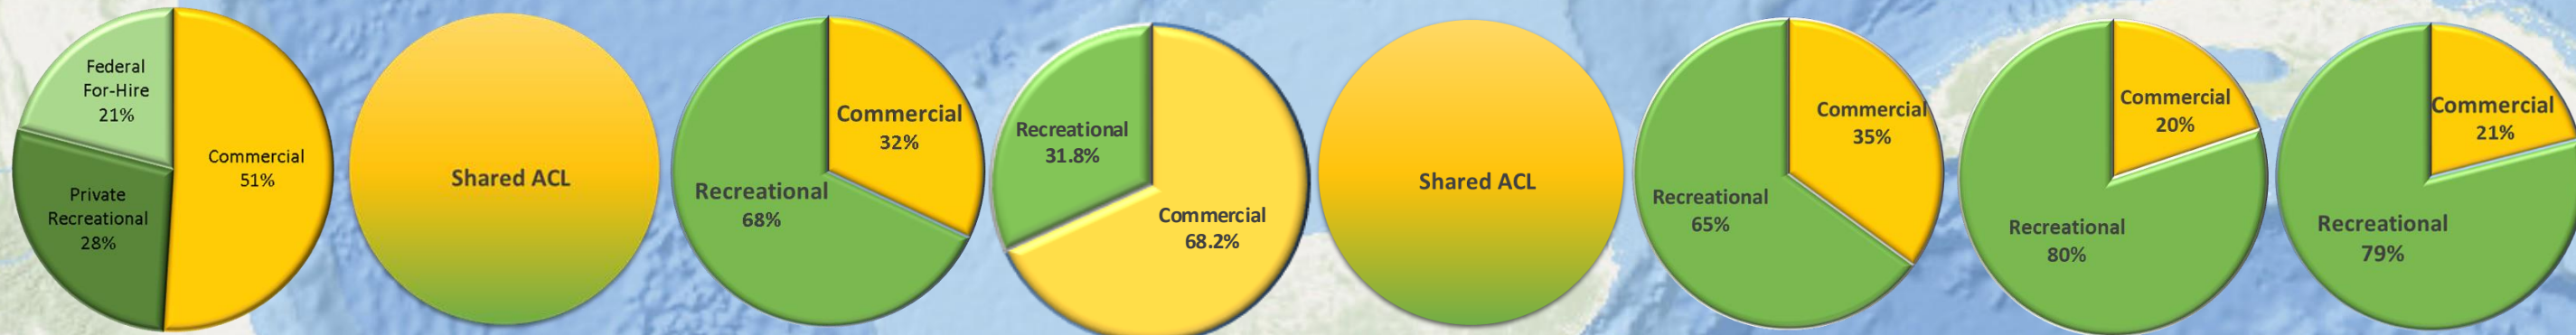

Annual Catch Limit
lbs. whole weight

2026 Annual Catch Limits and Allocations

Species	Red Snappers	Spanish Mackerel	King Mackerel	Red Grouper	Cobia	Gag Grouper	Greater Amberjack	Gray Triggerfish
2026 Annual Catch Limit	16,310,000 lbs.	11,300,000 lbs.	9,990,000 lbs.	6.620,000 lbs.*	1,738,000 lbs.	769,000 lbs.	505,000 lbs.	456,900 lbs.

Allocation

* Represents the red grouper ACL increase and allocation change anticipated in 2026