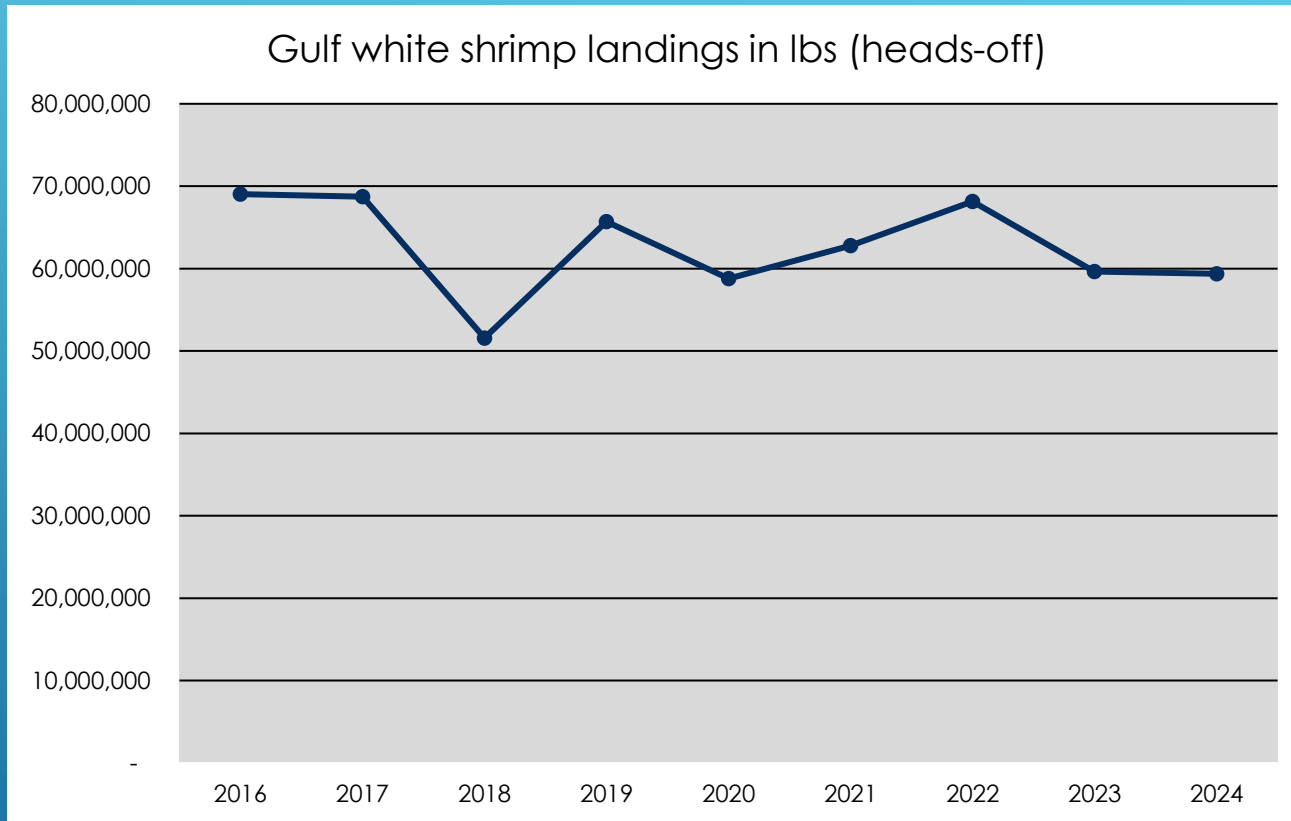

Background Info: MSY Values and Recent Landings for Penaeid Shrimp

Penaeid Shrimp – MSY Values

	Brown Shrimp	White Shrimp	Pink Shrimp
SEDAR 87 & March '26 SSC Recs	215.07 mp tails	87.80 mp tails	19.3 mp tails
Shrimp AM 15 (2015)	~146.9 mp lbs of tails	~89.4 mp lbs of tails	~17.3 mp lbs of tails
Shrimp AM 13 (2005)	Between 67 and 104 mp of tails	Between 35 and 71 mp of tails	Between 6 and 19 mp of tails
Original Shrimp AM (1981)	Between 100 and 132 mp of tails	Between 50 and 64 mp of tails	Between 15 and 20 mp of tails

Penaeid Shrimp – Landings, 2016-2024

Penaeid Shrimp – Landings, 2016-2024

Penaeid Shrimp – Landings, 2016-2024