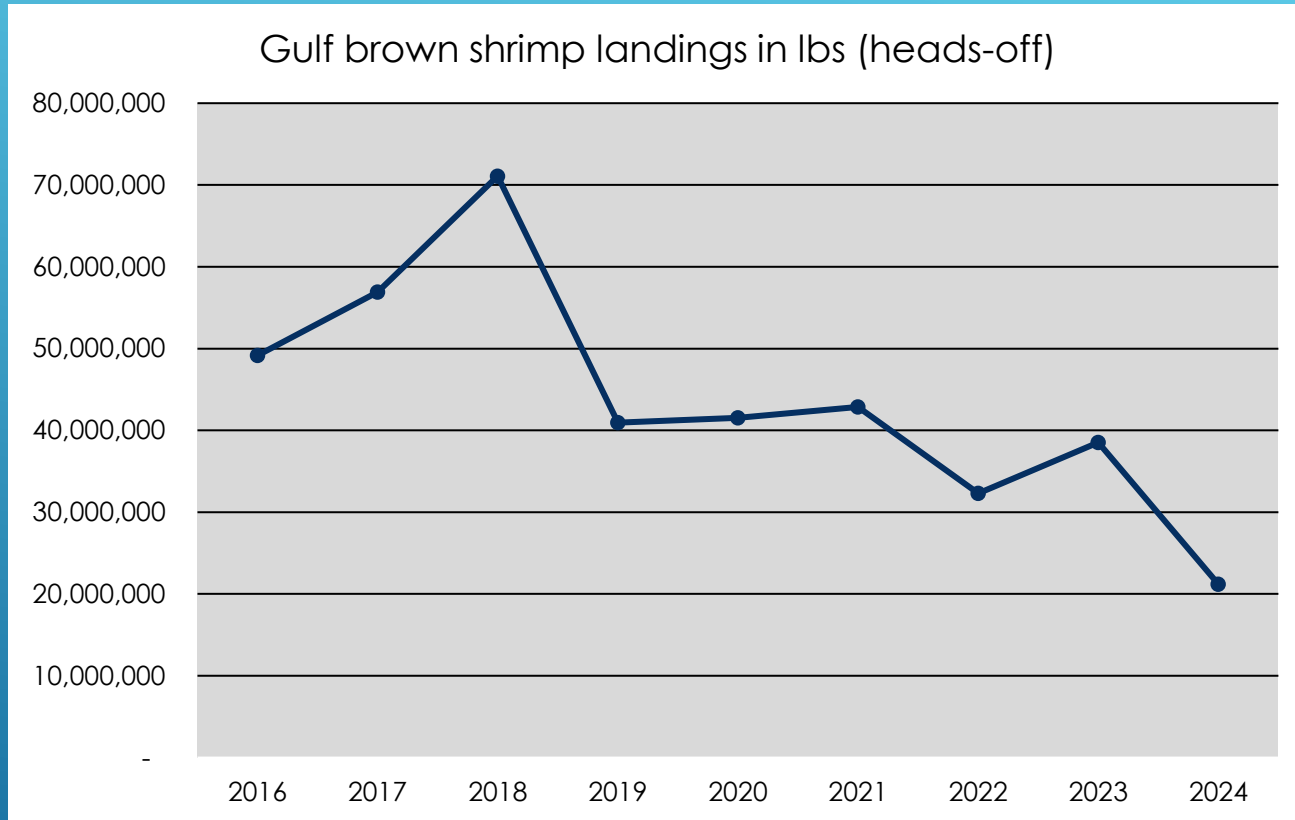

Background Info: MSY Values and Recent Landings for Penaeid Shrimp

Penaeid Shrimp – MSY Values

	Brown Shrimp	White Shrimp	Pink Shrimp
SEDAR 87 & March '26 SSC Recs	215.07 mp tails	87.80 mp tails	19.3 mp tails
Shrimp AM 15 (2015)	~146.9 mp lbs of tails	~89.4 mp lbs of tails	~17.3 mp lbs of tails
Shrimp AM 13 (2005)	Between 67 and 104 mp of tails	Between 35 and 71 mp of tails	Between 6 and 19 mp of tails
Original Shrimp AM (1981)	Between 100 and 132 mp of tails	Between 50 and 64 mp of tails	Between 15 and 20 mp of tails

Penaeid Shrimp – Landings, 2016-2024

Penaeid Shrimp – Landings, 2016-2024

Penaeid Shrimp – Landings, 2016-2024