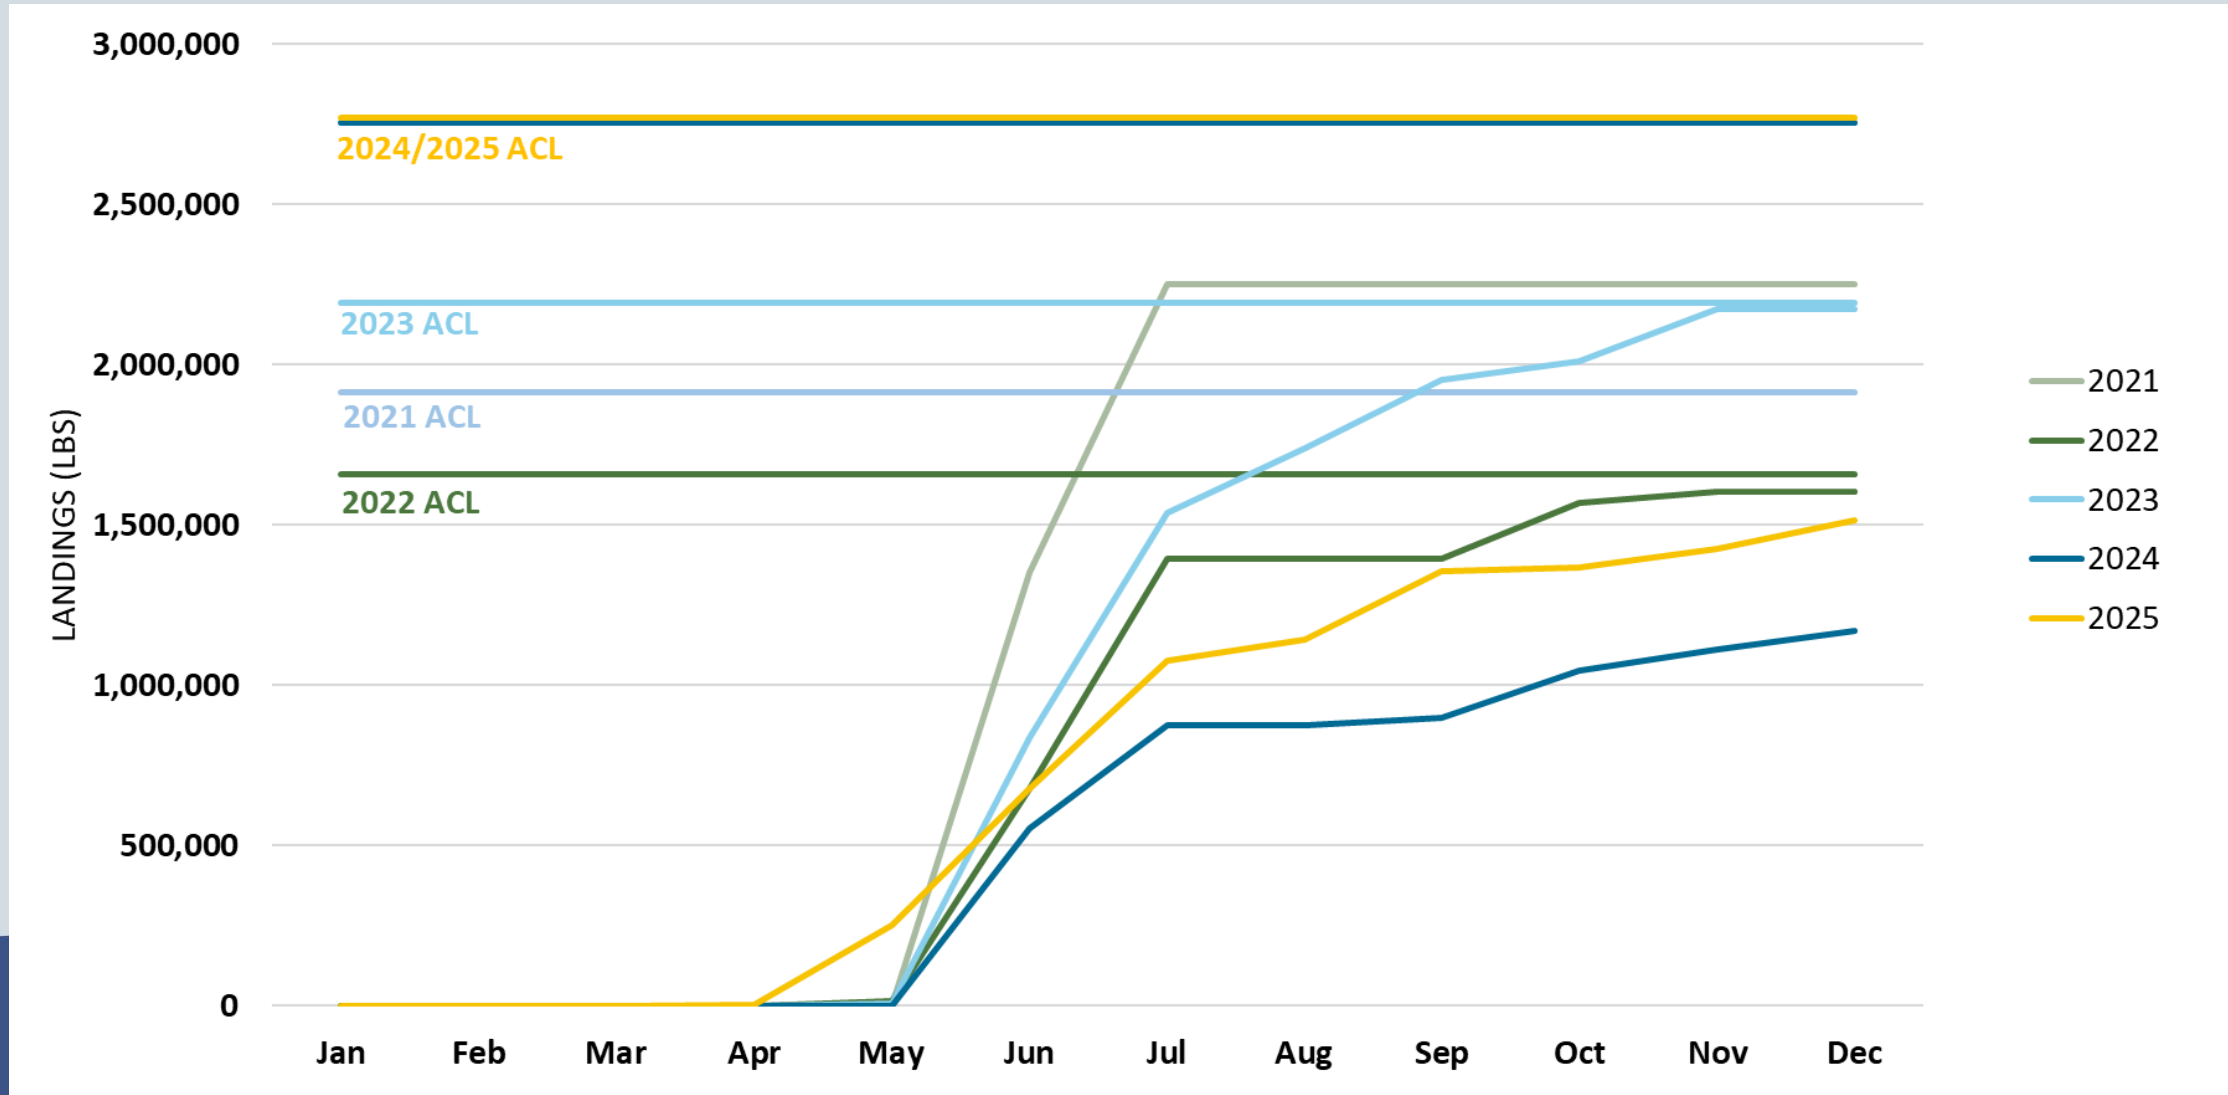

# Florida State Reef Fish Survey (SRFS)

- Replaced the Gulf Reef Fish Survey in July 2020
- Required for all fishers (Gulf and Atlantic) targeting or harvesting **13** reef fish species from a private vessel
  - Annual no-cost designation
- Two survey components
  - Mail survey (monthly) & dockside interviews
  - Supplemented with MRIP angler interviews
- Not designed for “real-time” monitoring like other states
  - Not feasible for FL due to numerous access points and larger amount of anglers

# 2025 Florida Gulf Red Snapper Season

- 2025 quota: 2,769,631 lbs.
- 127 Days
- Summer: Memorial Day Weekend (May 24-26) & June 1-July 31
- Fall: September 1-14 and every 3-day weekend Sept. – Dec. plus Veterans Day, Thanksgiving, Christmas, New Years Eve
  - Sept. 1-14, 19-21, 26-28
  - Oct. 3-5, 10-12, 17-19, 24-26, 31
  - Nov. 1-2, 11, 14-16, 21-23, 27-30
  - Dec. 5-7, 12-14, 19-21, 25-28, 31

# Recreational Private Gulf Red Snapper Landings Estimates

- **Preliminary** 2025 landings: 1,649,979 pounds (60% of quota)