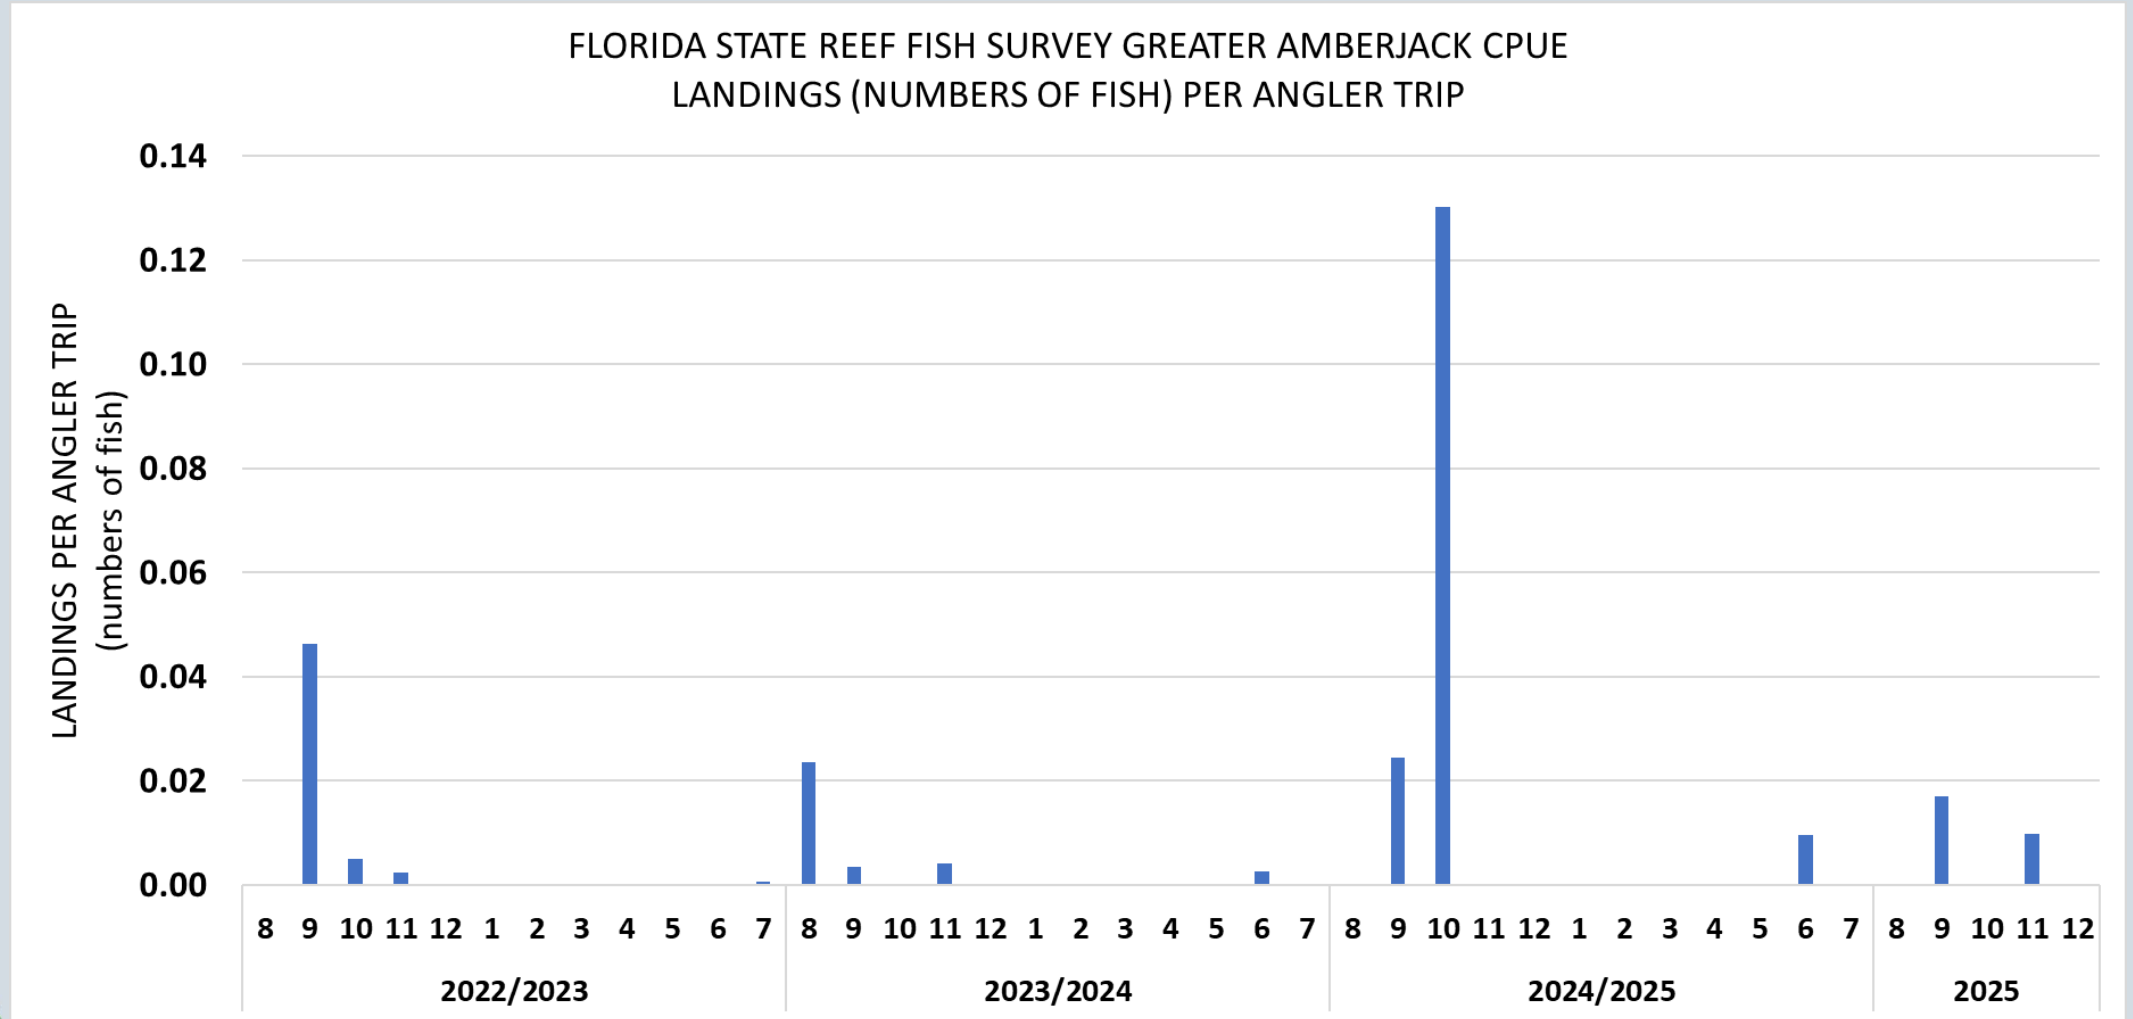

Private Recreational Gulf Greater Amberjack CPUE