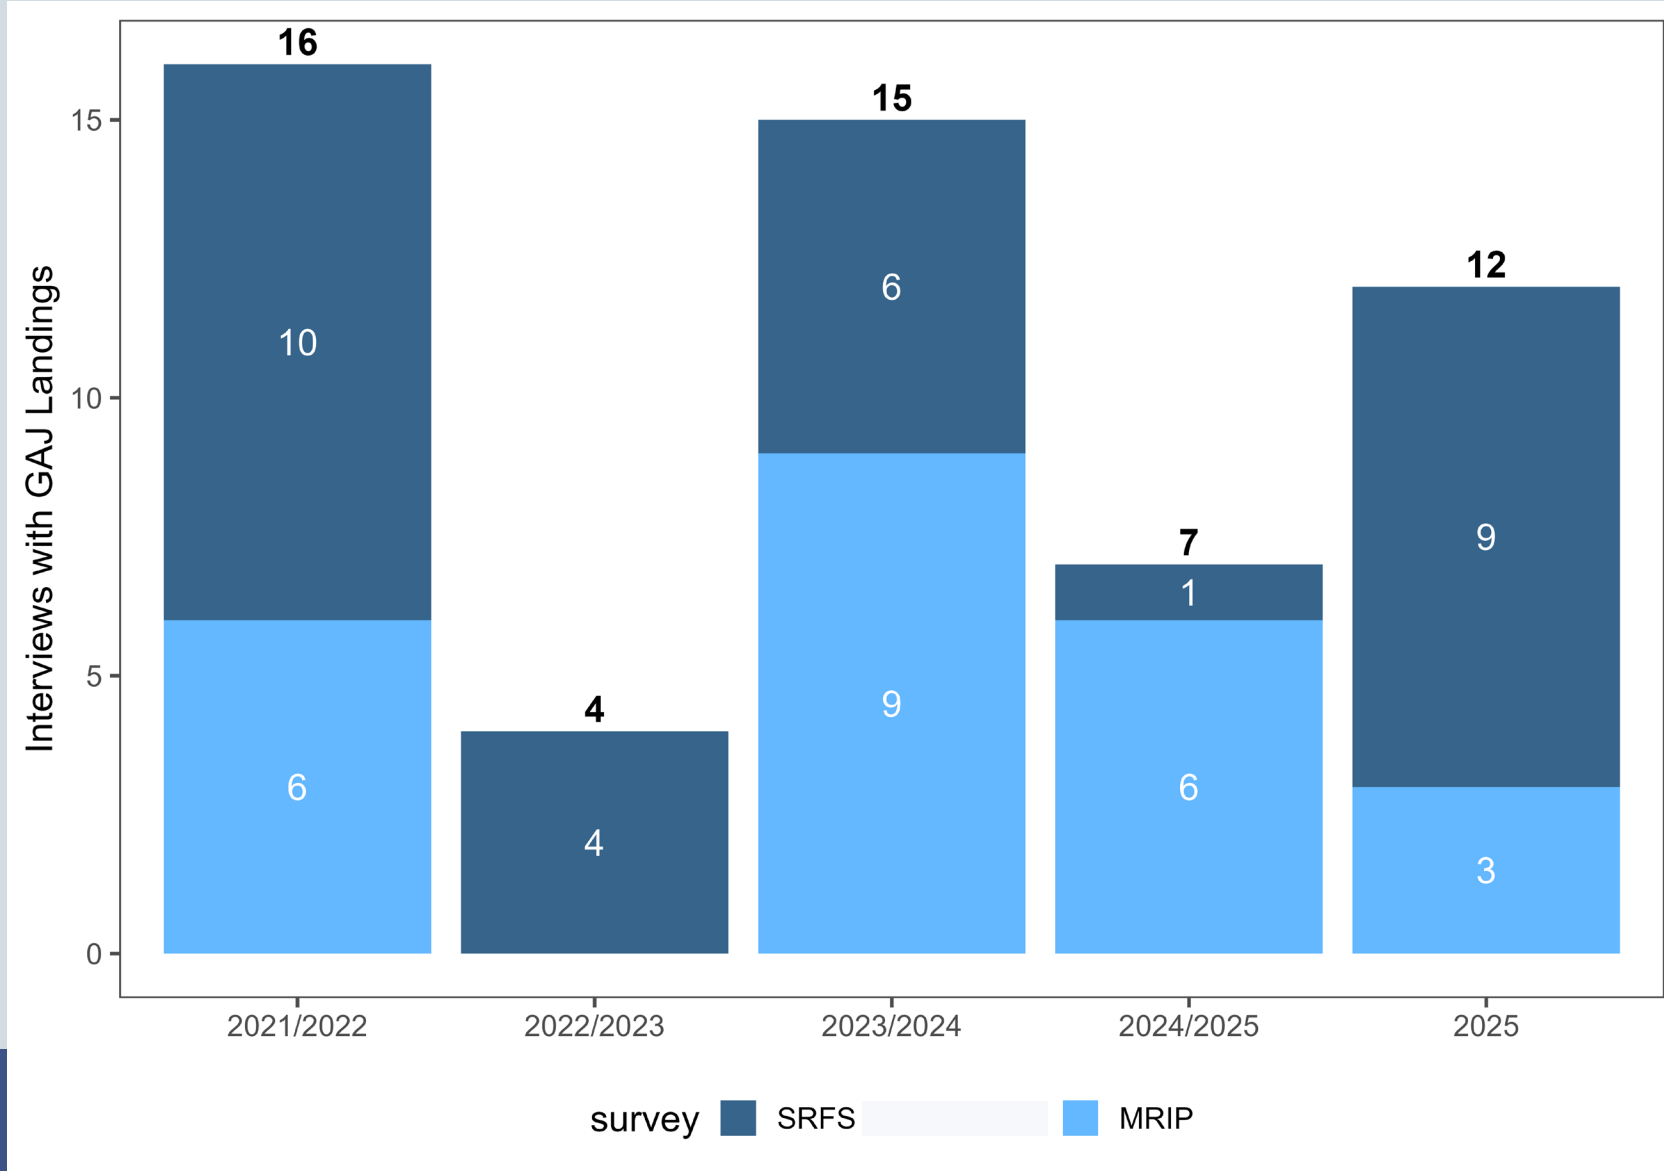

Greater Amberjack Dockside Sample Sizes