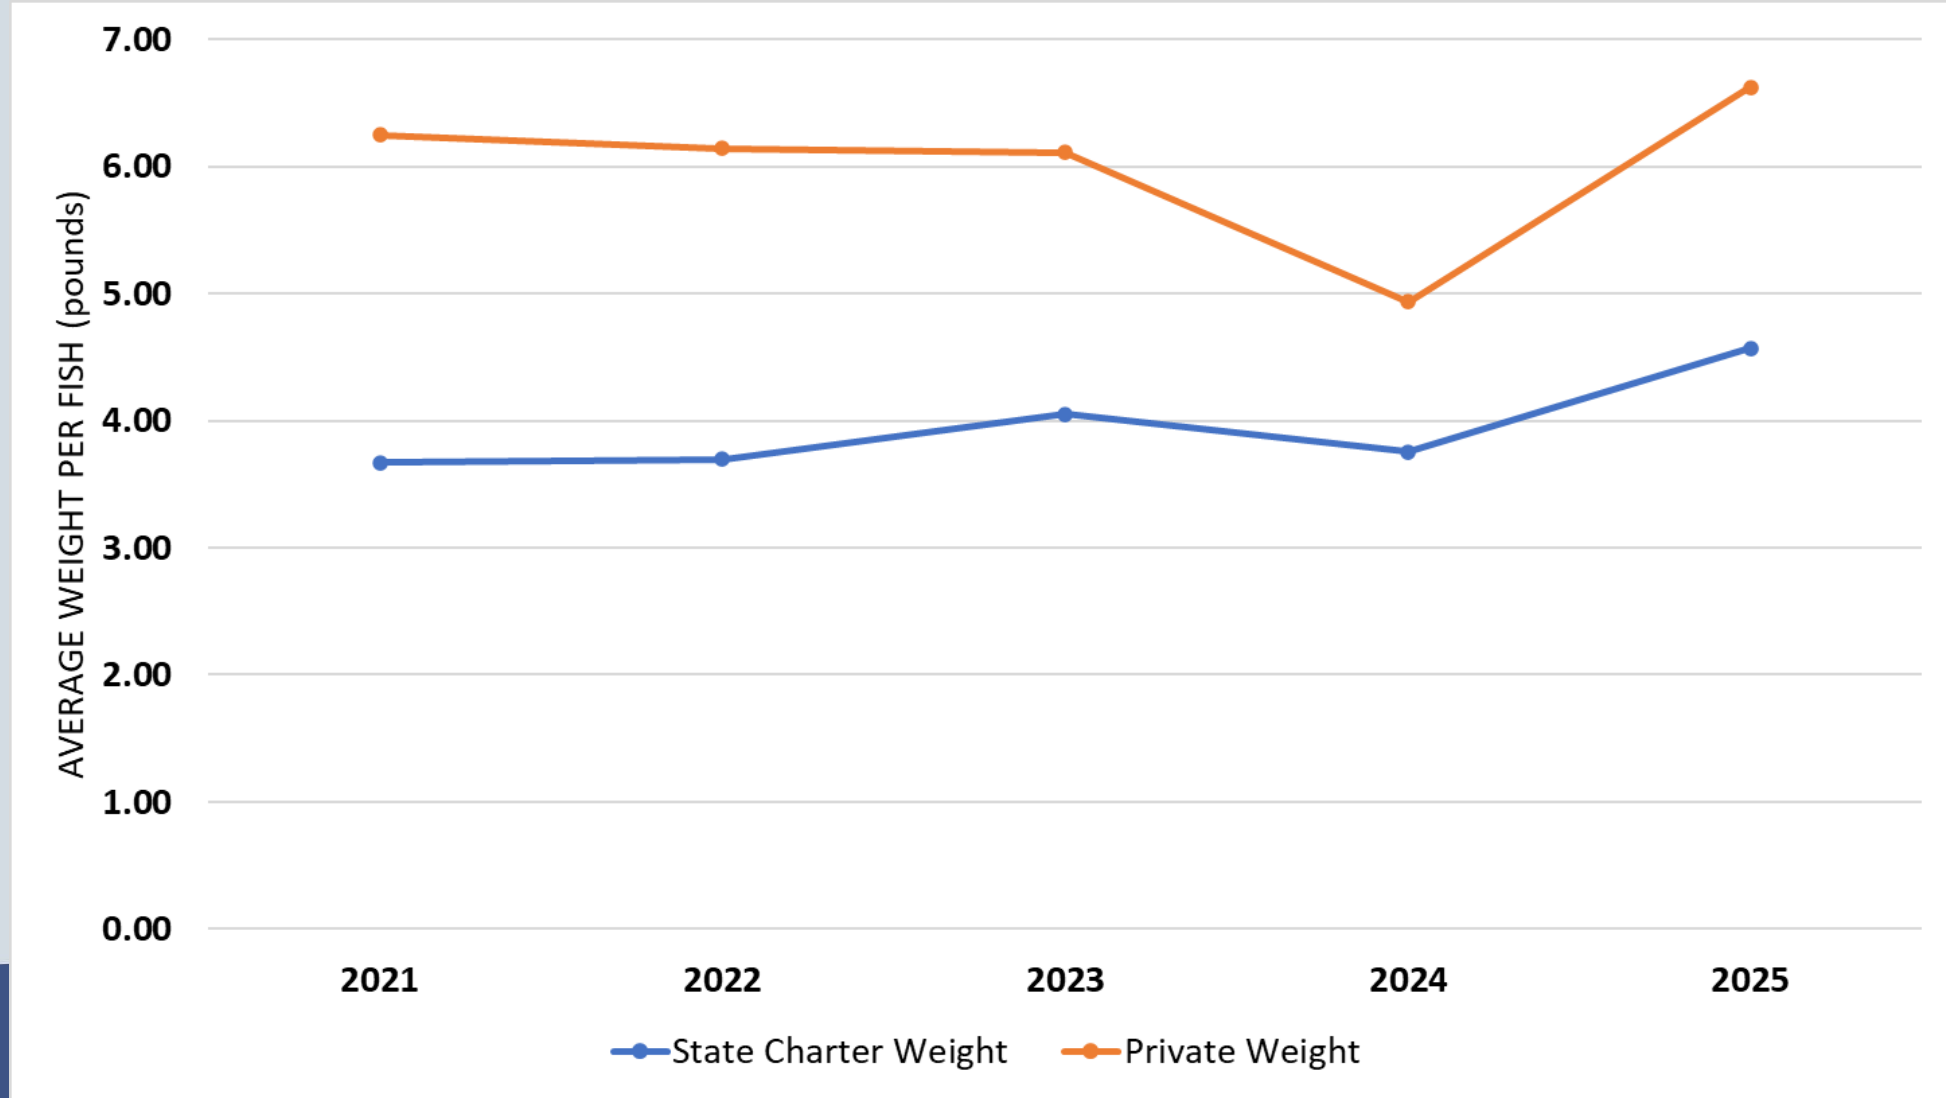

Recreational Private and State Charter Gulf Red Snapper Average Weights