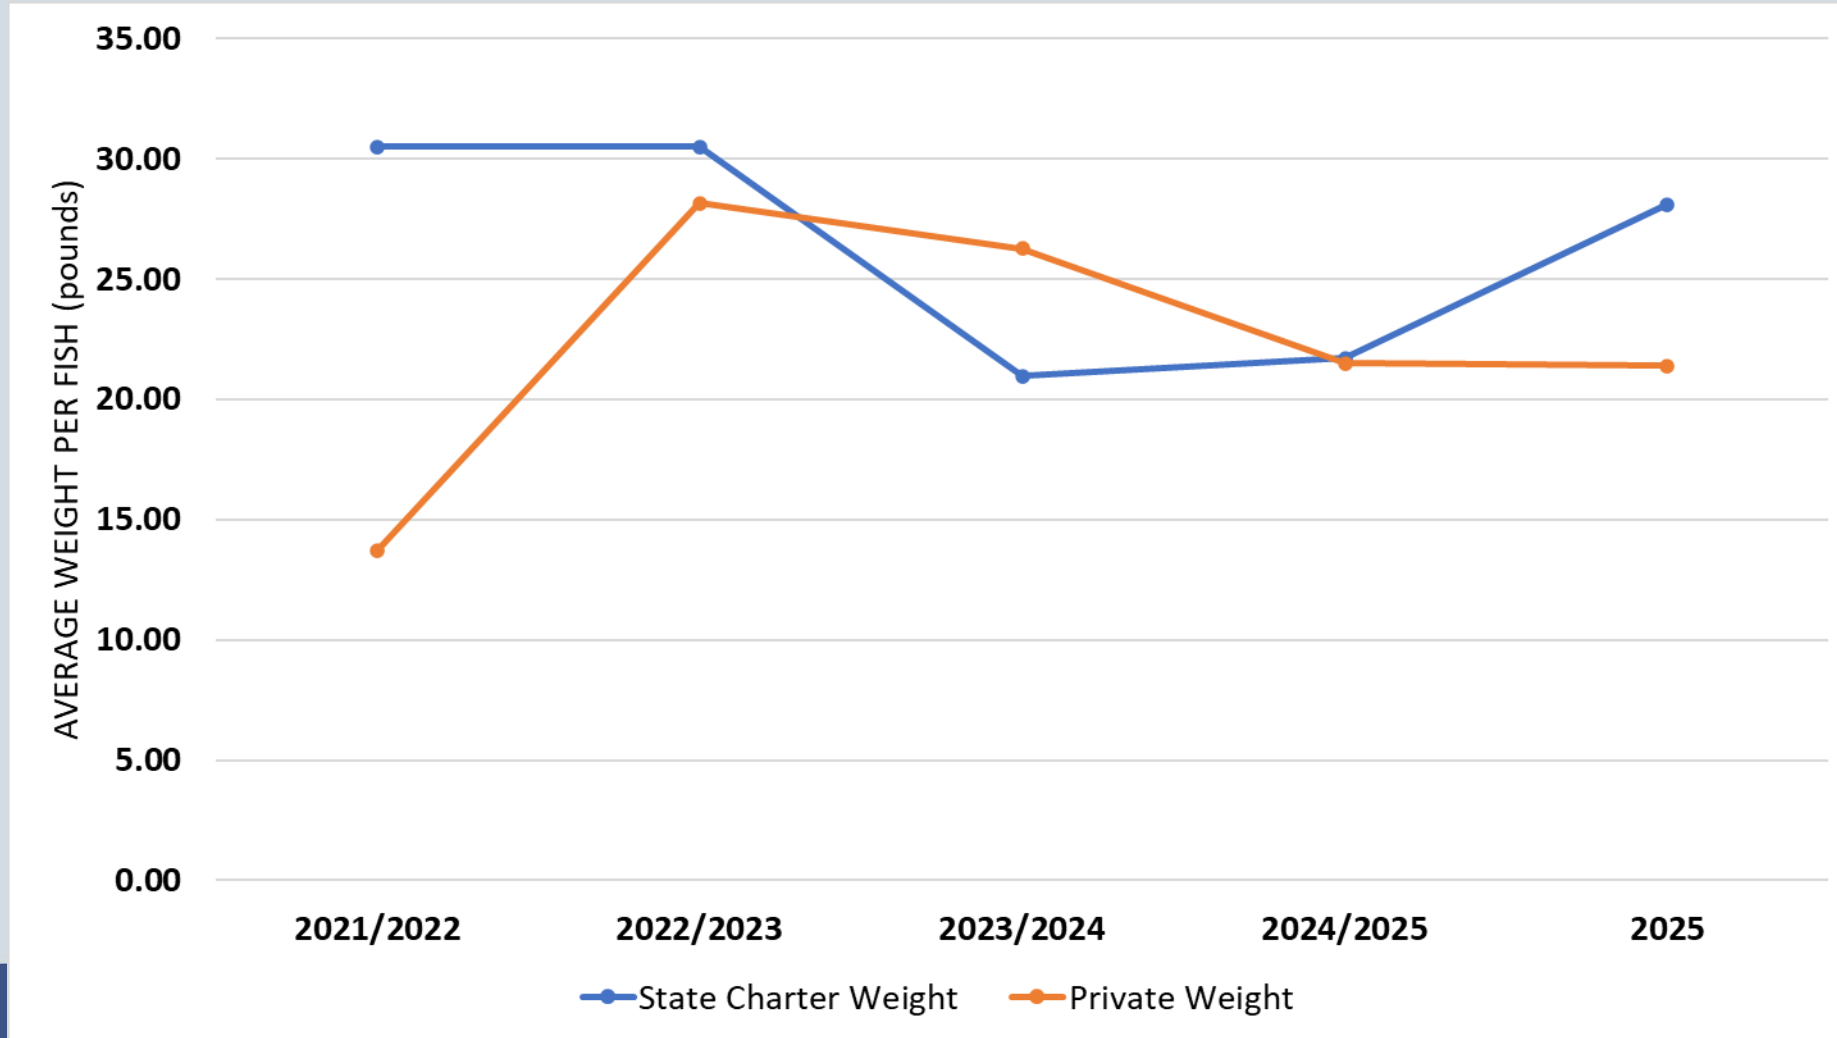

Recreational Private and State Charter Gulf Greater Amberjack Average Weights