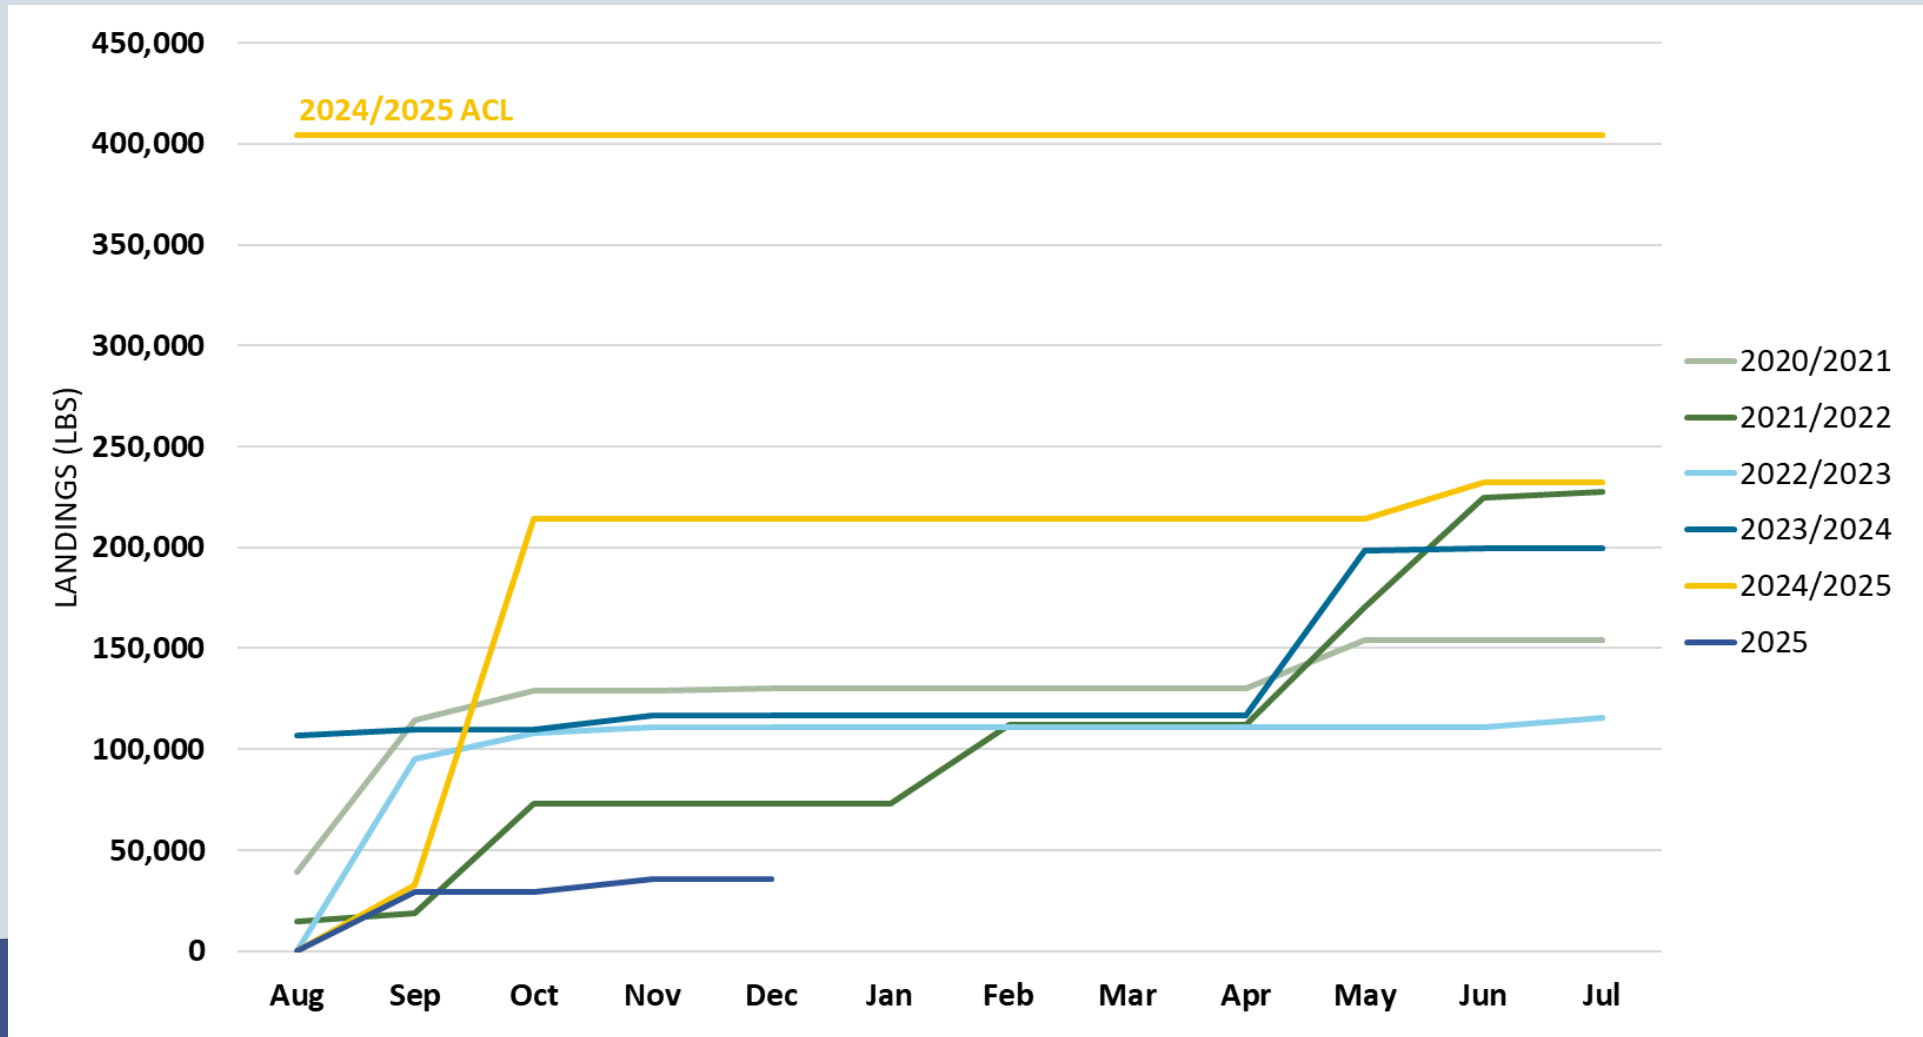

# 2025 Florida Gulf Red Snapper Season

- 2025 quota: 2,769,631 lbs.
- 127 Days
- Summer: Memorial Day Weekend (May 24-26) & June 1-July 31
- Fall: September 1-14 and every 3-day weekend Sept. – Dec. plus Veterans Day, Thanksgiving, Christmas, New Years Eve
  - Sept. 1-14, 19-21, 26-28
  - Oct. 3-5, 10-12, 17-19, 24-26, 31
  - Nov. 1-2, 11, 14-16, 21-23, 27-30
  - Dec. 5-7, 12-14, 19-21, 25-28, 31

# Recreational Private Gulf Red Snapper Landings Estimates

- **Preliminary** 2025 landings: 1,649,979 pounds (60% of quota)

# Gulf Greater Amberjack

- FWC issued EO for consistent state and federal season
- SRFS landings supplemented with MRIP intercepts
  - 2026 landings not available yet

# Recreational Private Gulf Greater Amberjack Landings

- **Preliminary** 2024/2025 season (57% of quota)