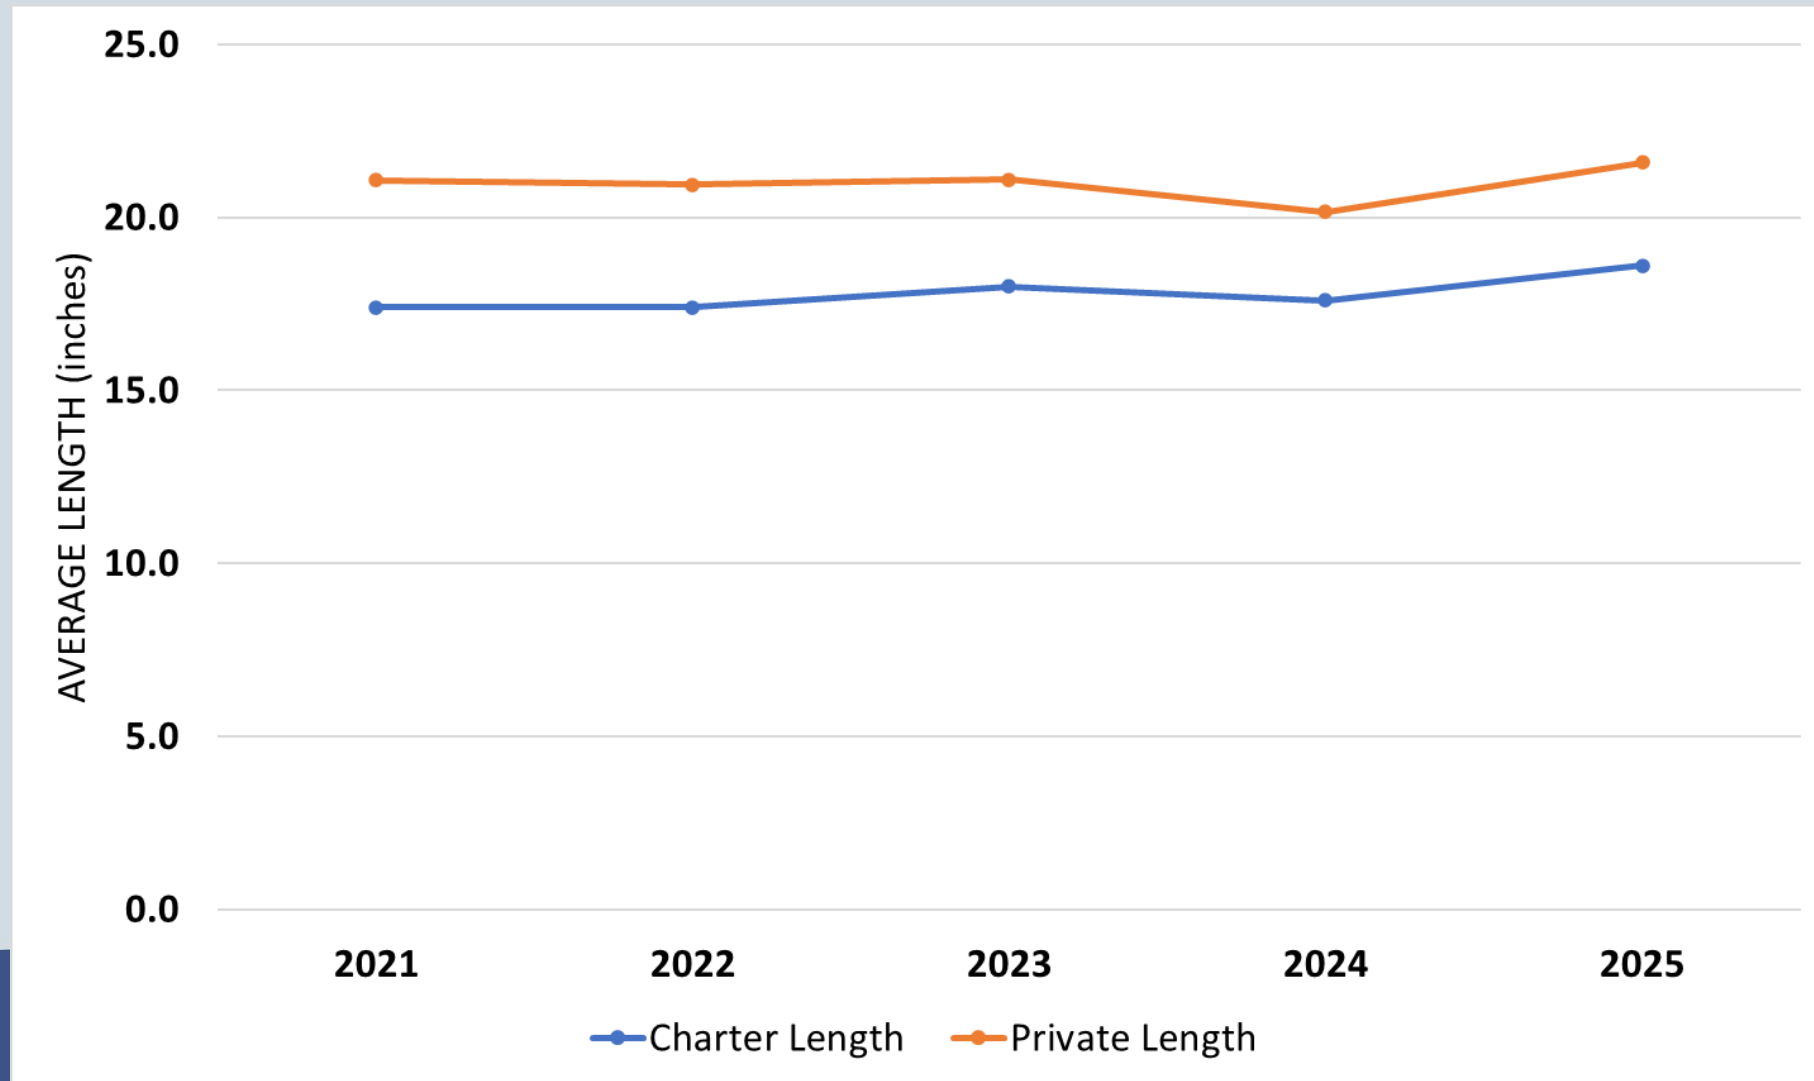

Recreational Private and State Charter Gulf Red Snapper Average Lengths