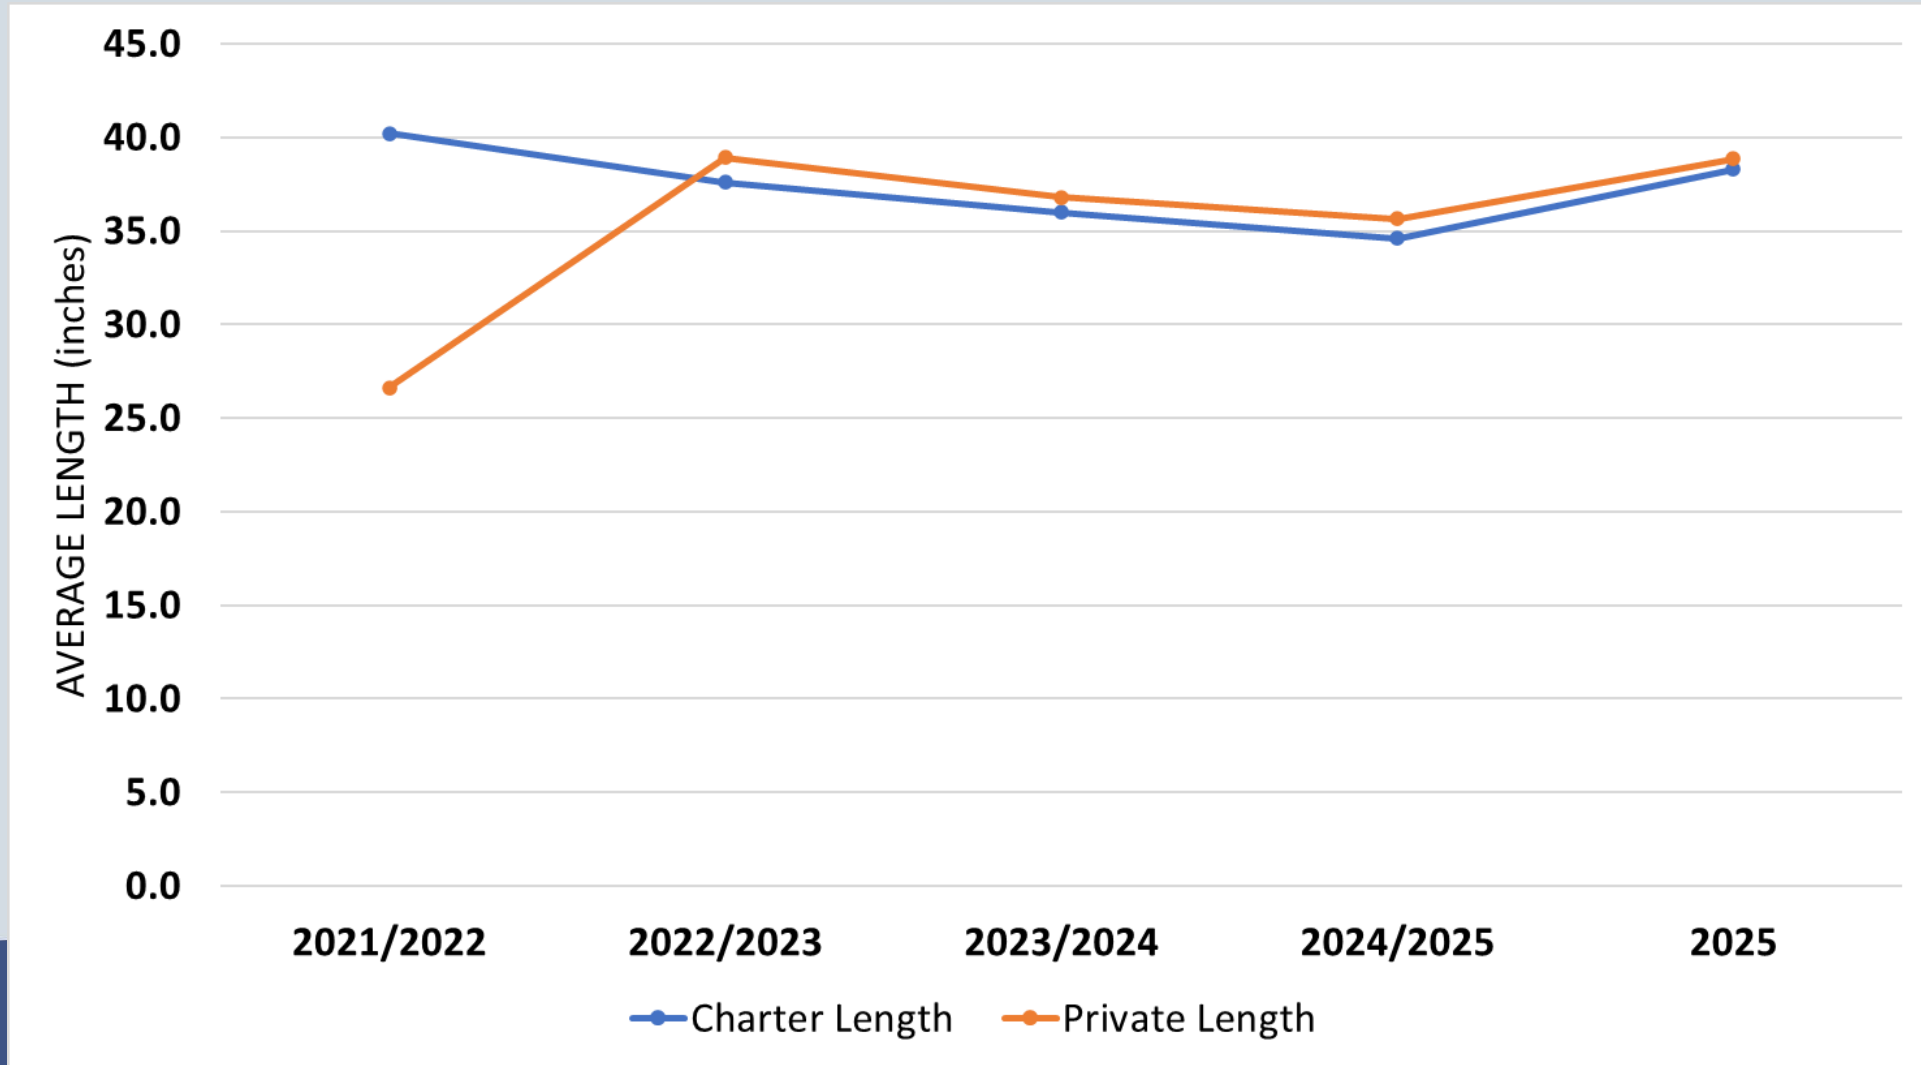

Recreational Private and State Charter Gulf Greater Amberjack Average Lengths