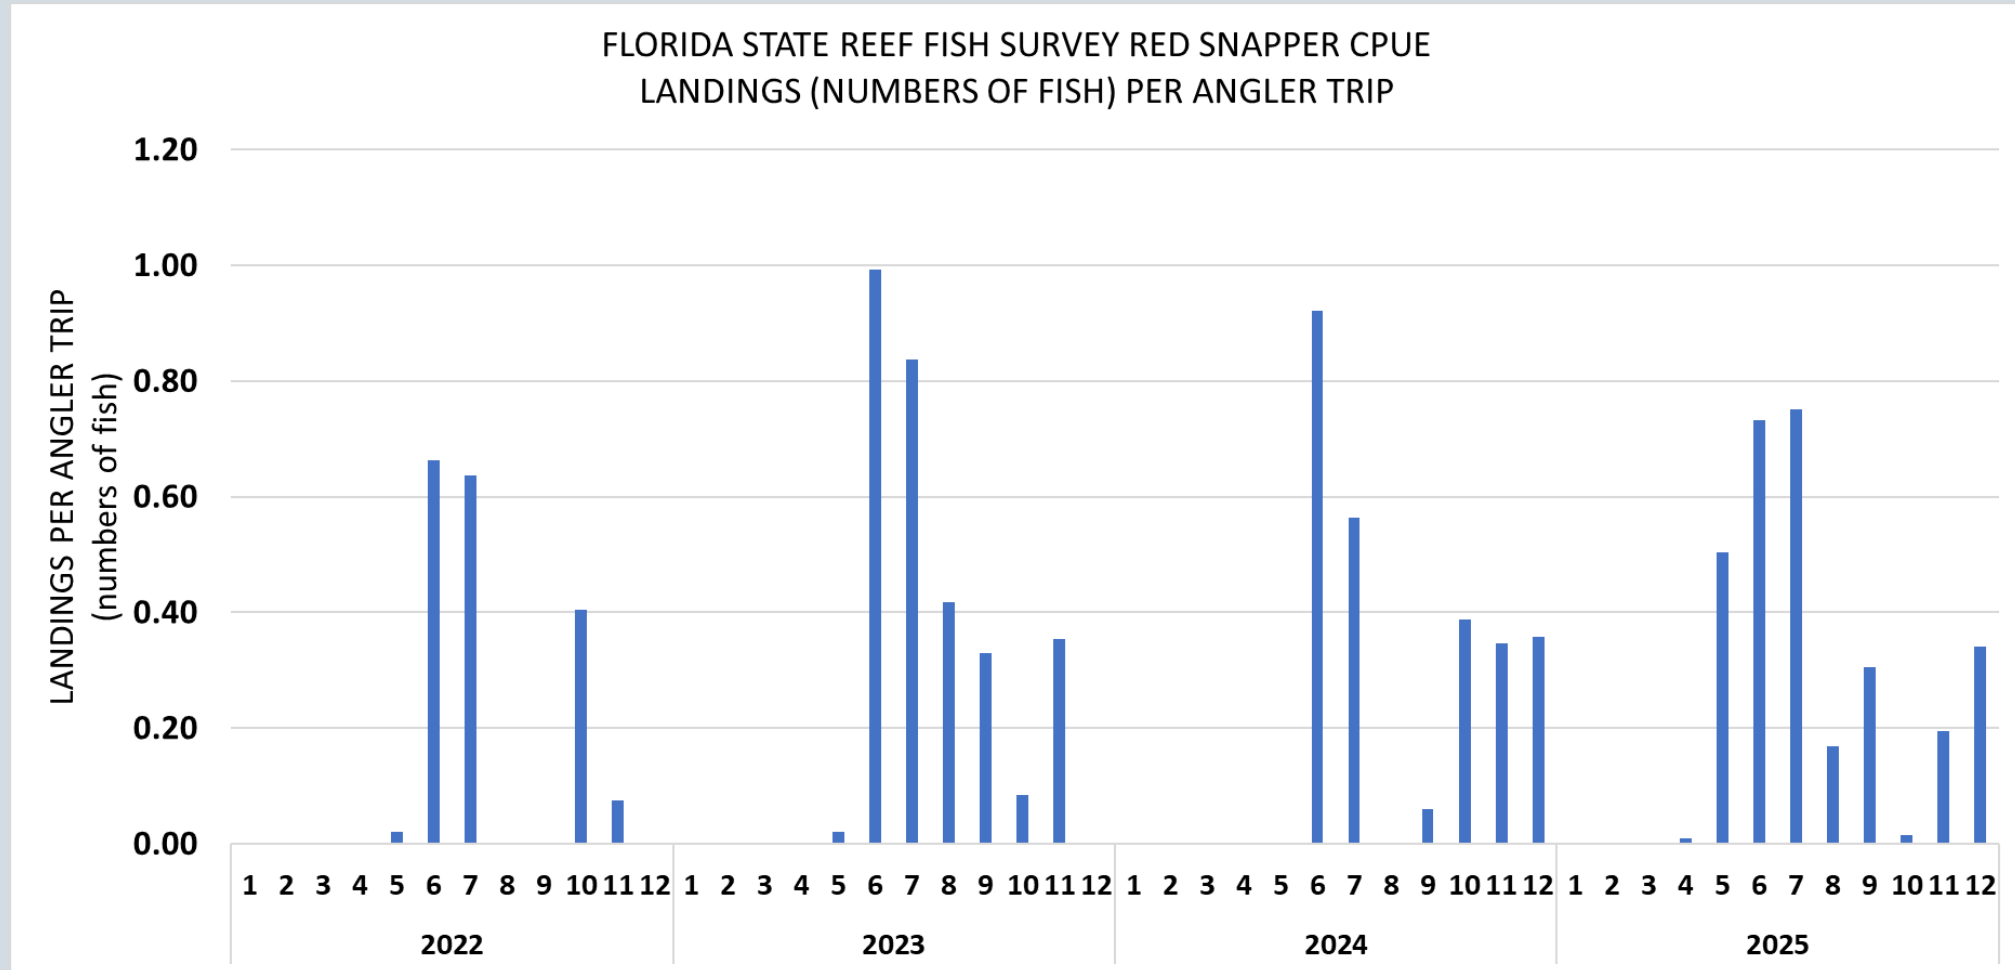

Private Recreational Gulf Red Snapper CPUE