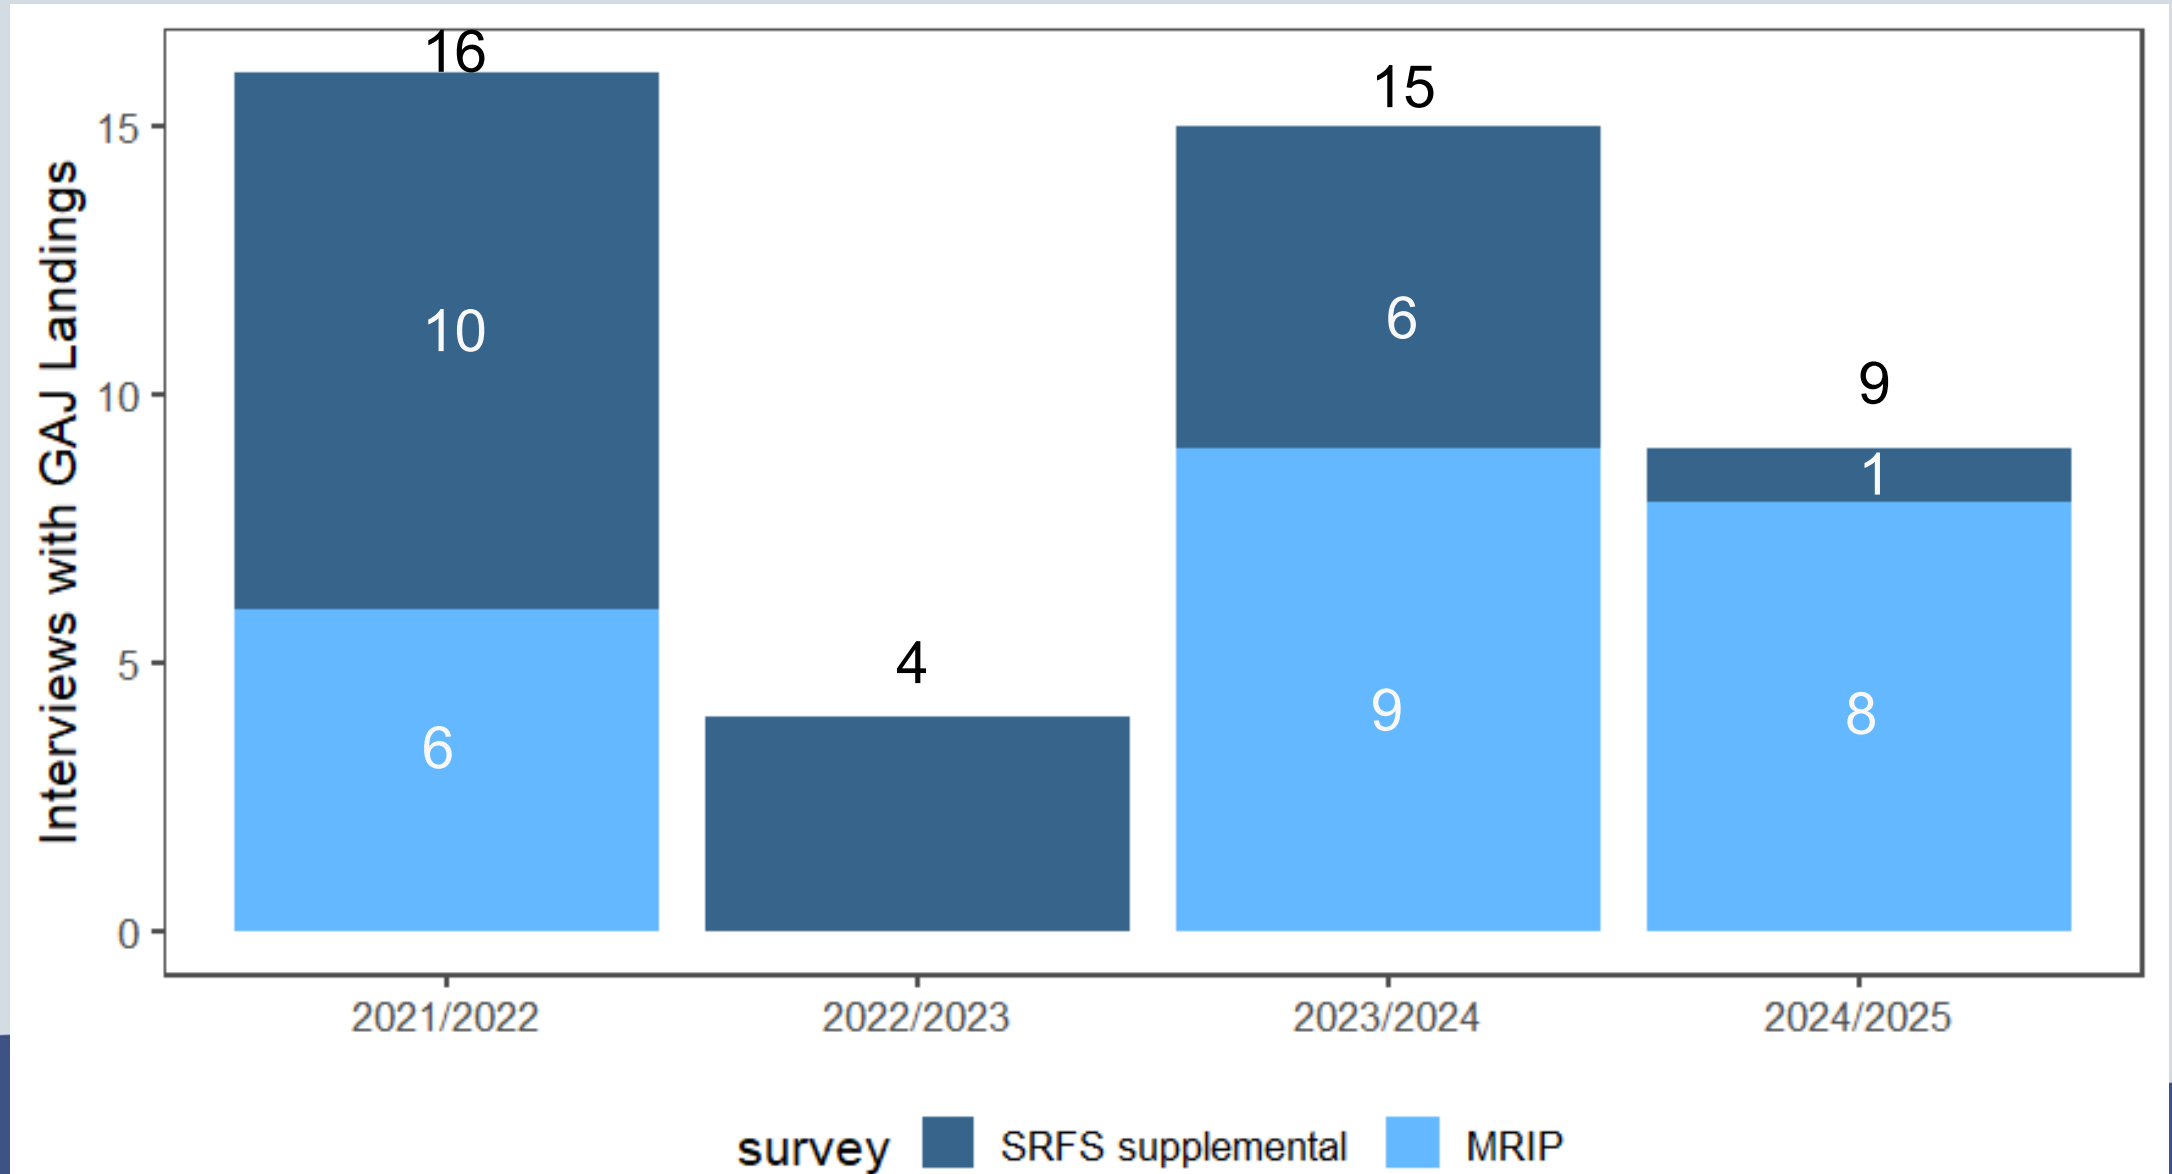

FL Recreational Private and State Charter Gulf Red Snapper Average Lengths

Gulf Greater Amberjack

- FWC approved EO that set state season consistent with federal season
- SRFS supplemented with MRIP intercepts
 - 2025/2026 landings not available yet

FL Recreational Private Gulf Greater Amberjack Landings

- **Preliminary** 2024/2025 season (58% of quota)

Greater Amberjack Dockside Sample Sizes

Recreational Private and State Charter Gulf Greater Amberjack Average Weights