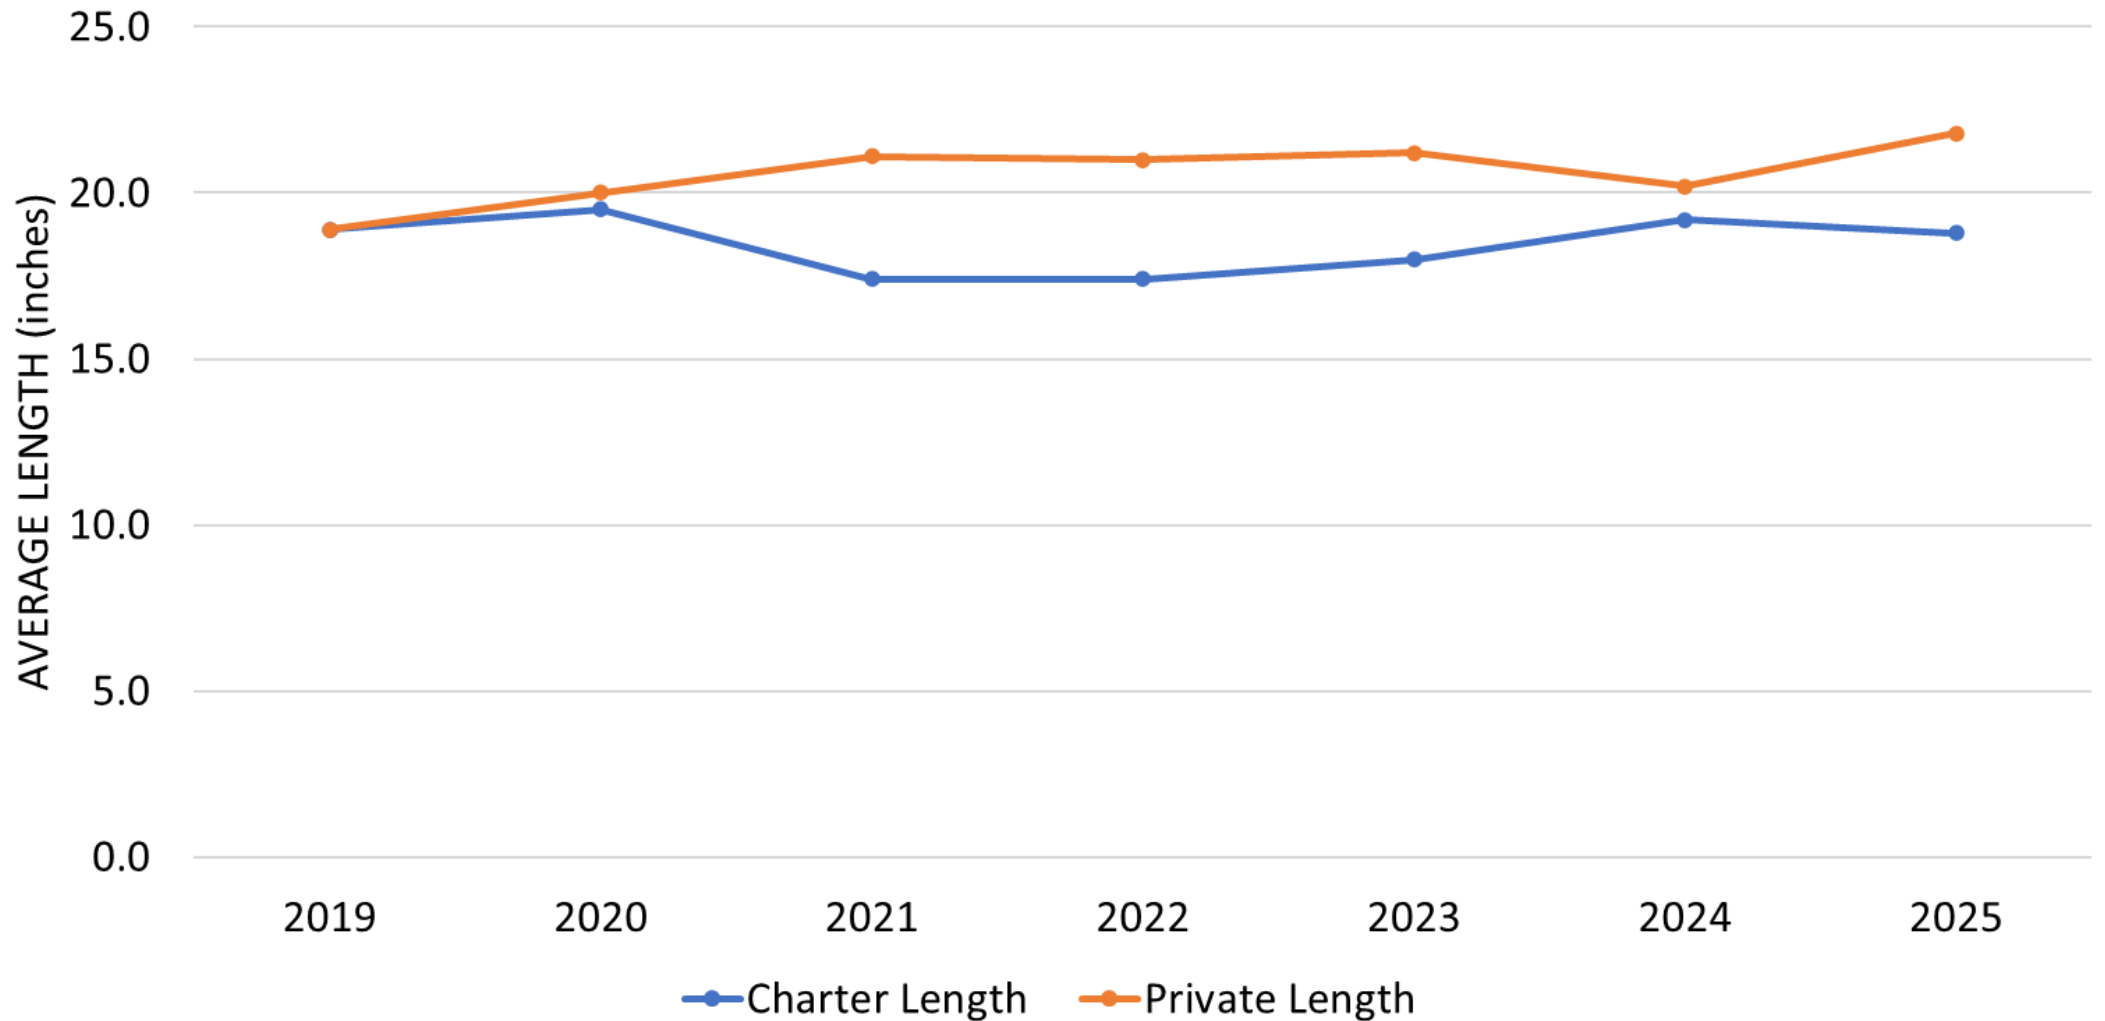

2025 Florida Gulf Red Snapper Season

- 2025 quota: 2,769,631 lbs.
- 126 days
- Summer: Memorial Day Weekend (May 24-26) & June 1- July 31
- Fall: September 1-14 and 3-day weekends (Fri. - Sun.) for the remainder of the year plus Veterans Day, Thanksgiving, Christmas
 - Sept. 1-14, 19-21, 26-28
 - Oct. 3-5, 10-12, 17-19, 24-26, 31
 - Nov. 1-2, 14-16, 21-23, 27-30
 - Dec. 5-7, 12-14, 19-21, 25-28

FL Recreational Private Gulf Red Snapper Landings

- **Preliminary** Summer (May & June) 2025 landings: 763,596 pounds (28% of quota)

FL Recreational Private and State Charter Gulf Red Snapper Average Weights

FL Recreational Private and State Charter Gulf Red Snapper Average Lengths

Gulf Greater Amberjack

- FWC approved EO that set state season consistent with federal season
- SRFS supplemented with MRIP intercepts
 - 2025/2026 landings not available yet