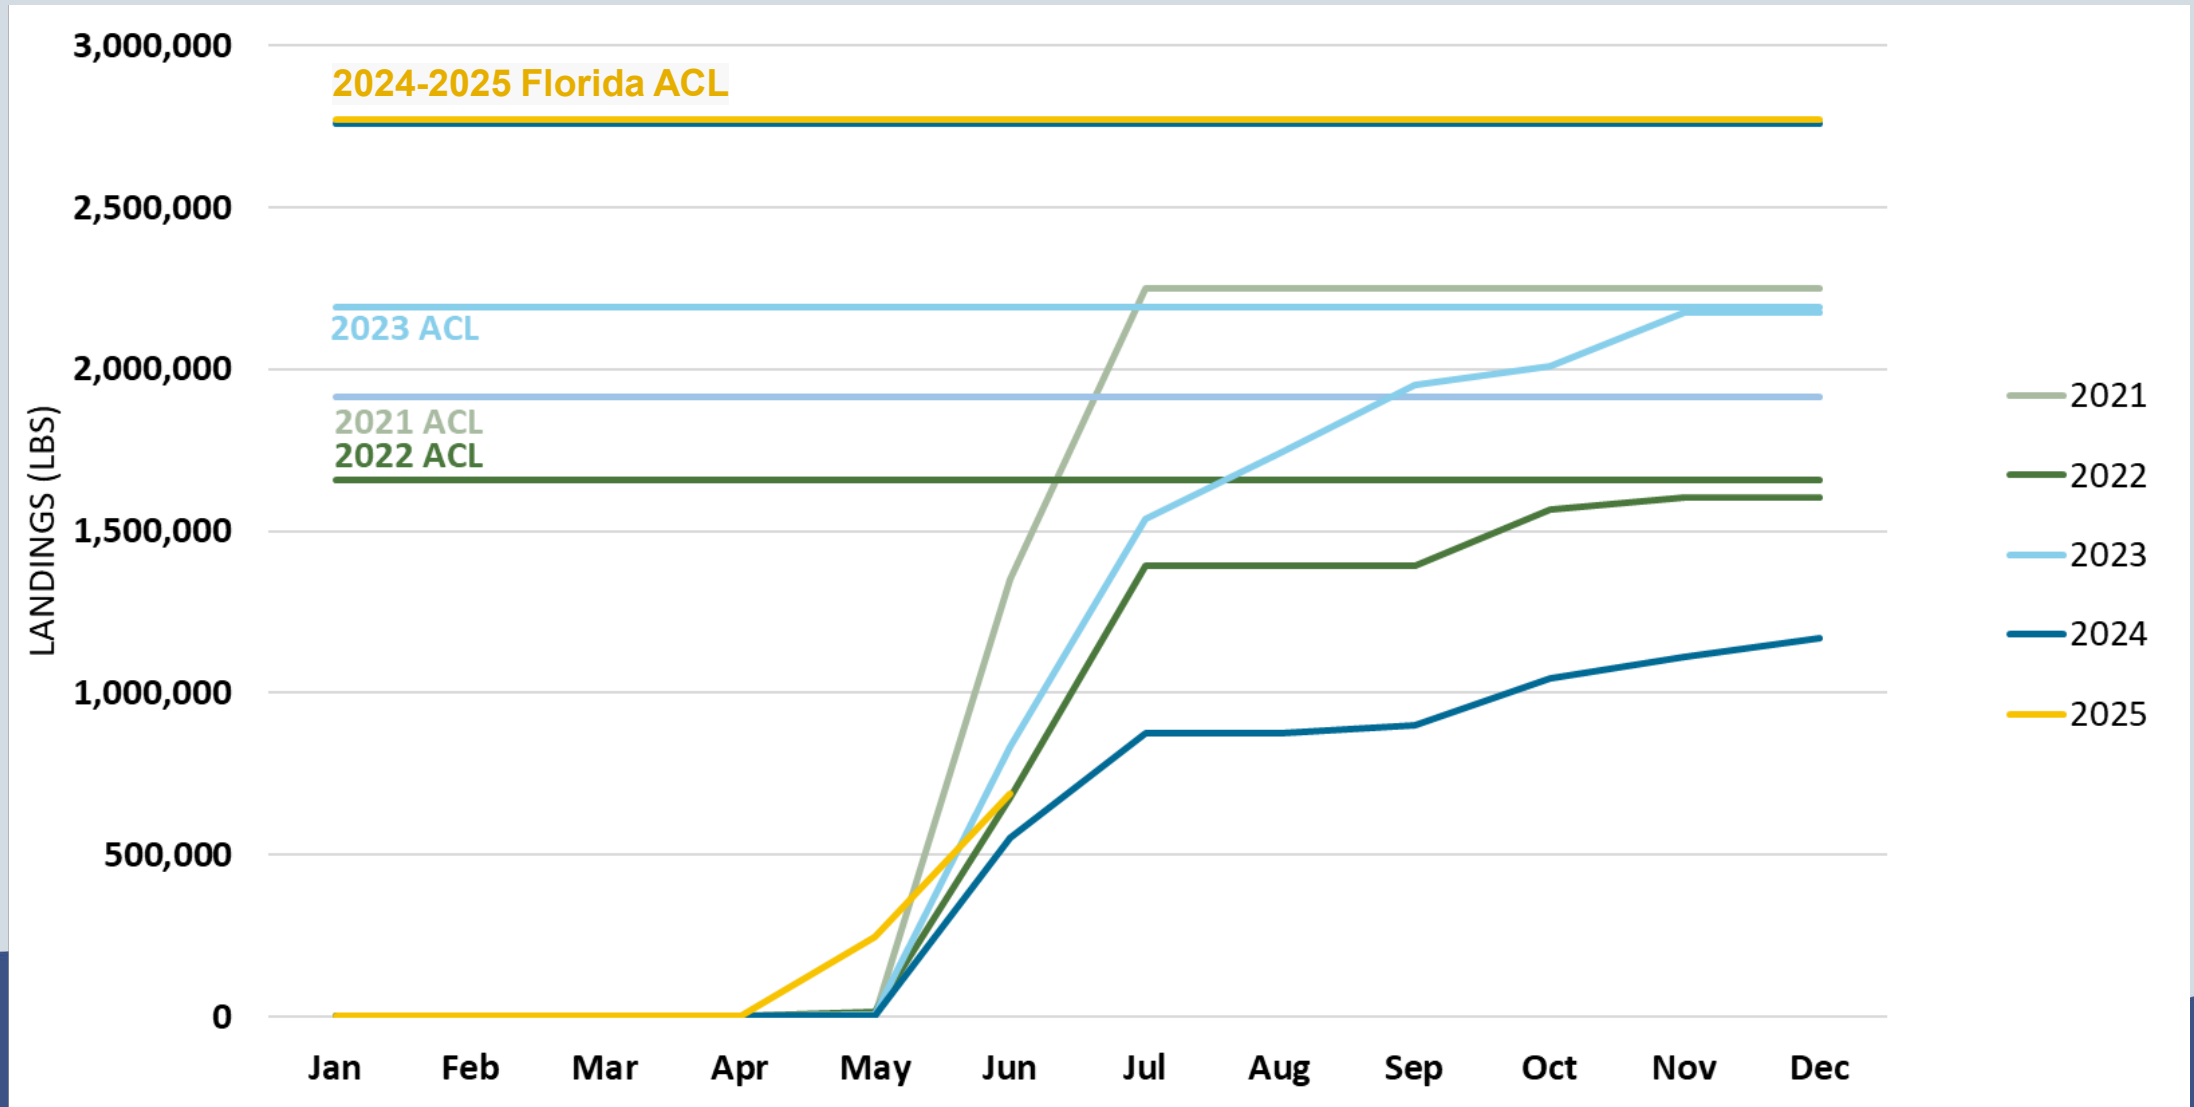

2025 Florida Gulf Red Snapper & GAJ Update

Tab B, No. 10(b)

Gulf Council Meeting – Biloxi, MS
November 3 - 6, 2025

Florida Fish and Wildlife Conservation Commission

Florida State Reef Fish Survey (SRFS)

- Replaced the Gulf Reef Fish Survey in July 2020
- Required for all fishers (Gulf and Atlantic) targeting or harvesting **13** reef fish species from a private vessel
 - Annual no-cost designation
- Two survey components
 - Mail survey (monthly) & dockside interviews
 - Supplemented with MRIP angler interviews
- Not designed for “real-time” monitoring like other states

2025 Florida Gulf Red Snapper Season

- 2025 quota: 2,769,631 lbs.
- 126 days
- Summer: Memorial Day Weekend (May 24-26) & June 1- July 31
- Fall: September 1-14 and 3-day weekends (Fri. - Sun.) for the remainder of the year plus Veterans Day, Thanksgiving, Christmas
 - Sept. 1-14, 19-21, 26-28
 - Oct. 3-5, 10-12, 17-19, 24-26, 31
 - Nov. 1-2, 14-16, 21-23, 27-30
 - Dec. 5-7, 12-14, 19-21, 25-28

FL Recreational Private Gulf Red Snapper Landings

- **Preliminary** Summer (May & June) 2025 landings: 763,596 pounds (28% of quota)

FL Recreational Private and State Charter Gulf Red Snapper Average Weights