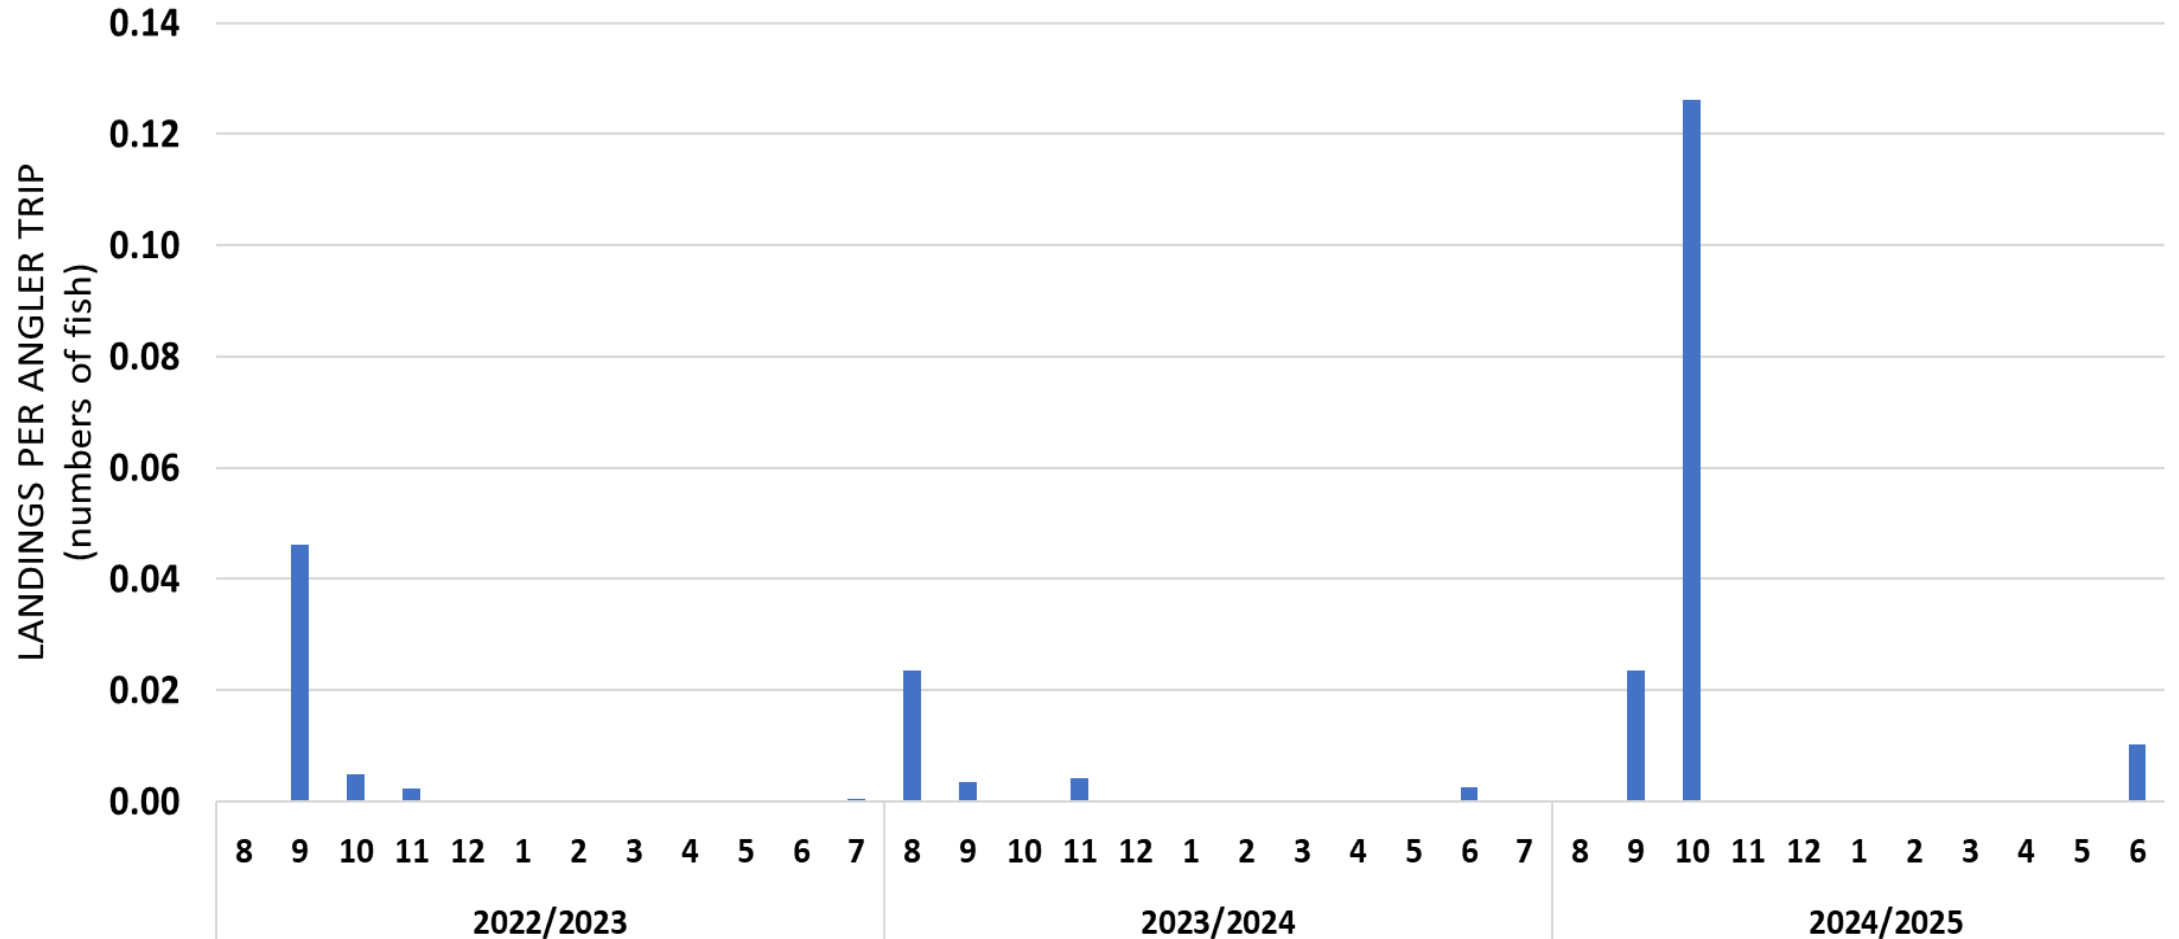

Private Recreational Gulf Greater Amberjack CPUE

FLORIDA STATE REEF FISH SURVEY GREATER AMBERJACK CPUE
LANDINGS (NUMBERS OF FISH) PER ANGLER TRIP