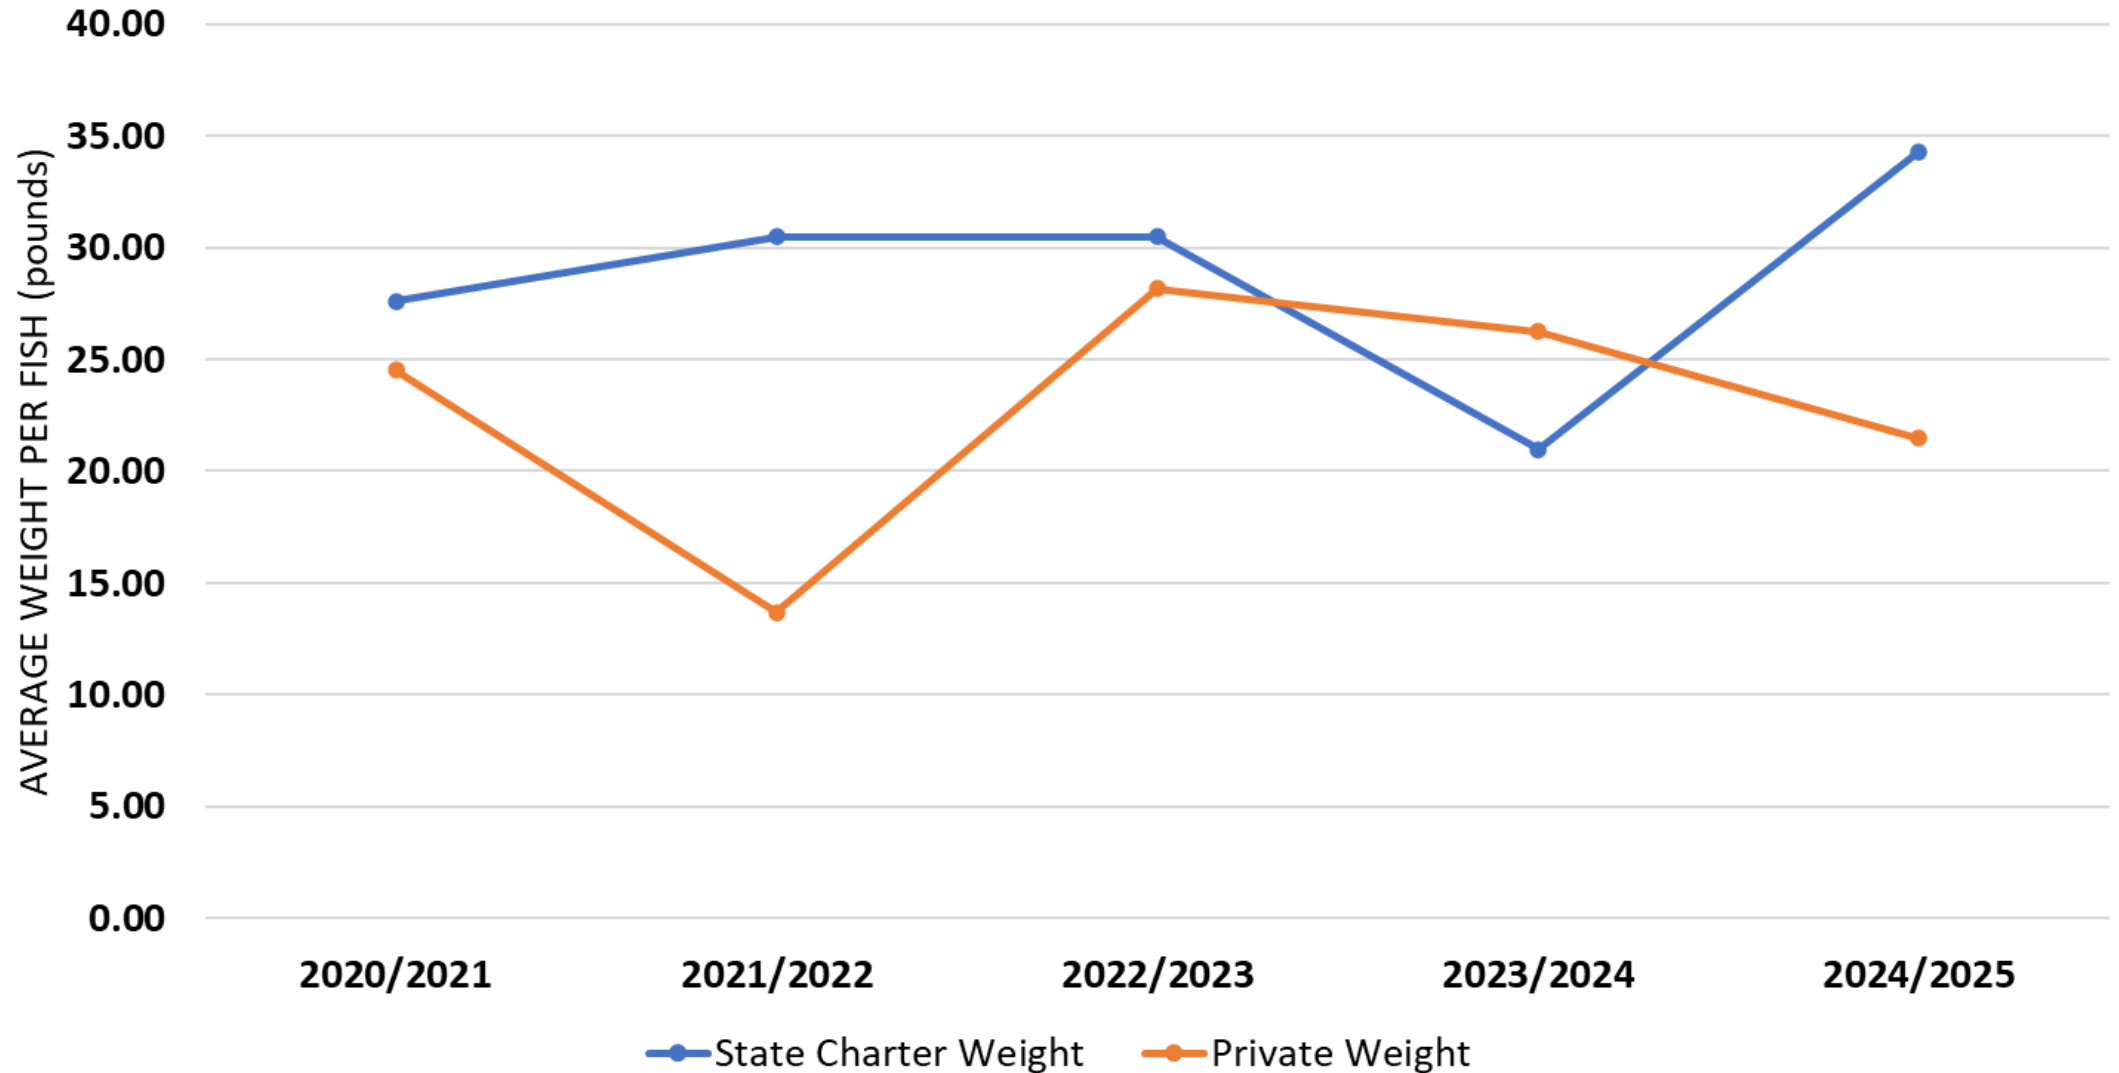

2025 Florida Gulf Red Snapper Season

- 2025 quota: 2,769,631 lbs.
- 126 days
- Summer: Memorial Day Weekend (May 24-26) & June 1- July 31
- Fall: September 1-14 and 3-day weekends (Fri. - Sun.) for the remainder of the year plus Veterans Day, Thanksgiving, Christmas
 - Sept. 1-14, 19-21, 26-28
 - Oct. 3-5, 10-12, 17-19, 24-26, 31
 - Nov. 1-2, 14-16, 21-23, 27-30
 - Dec. 5-7, 12-14, 19-21, 25-28

FL Recreational Private Gulf Red Snapper Landings

- **Preliminary** Summer (May & June) 2025 landings: 763,596 pounds (28% of quota)

FL Recreational Private and State Charter Gulf Red Snapper Average Weights

FL Recreational Private and State Charter Gulf Red Snapper Average Lengths

Gulf Greater Amberjack

- FWC approved EO that set state season consistent with federal season
- SRFS supplemented with MRIP intercepts
 - 2025/2026 landings not available yet

FL Recreational Private Gulf Greater Amberjack Landings

- **Preliminary** 2024/2025 season (58% of quota)

Greater Amberjack Dockside Sample Sizes

Recreational Private and State Charter Gulf Greater Amberjack Average Weights