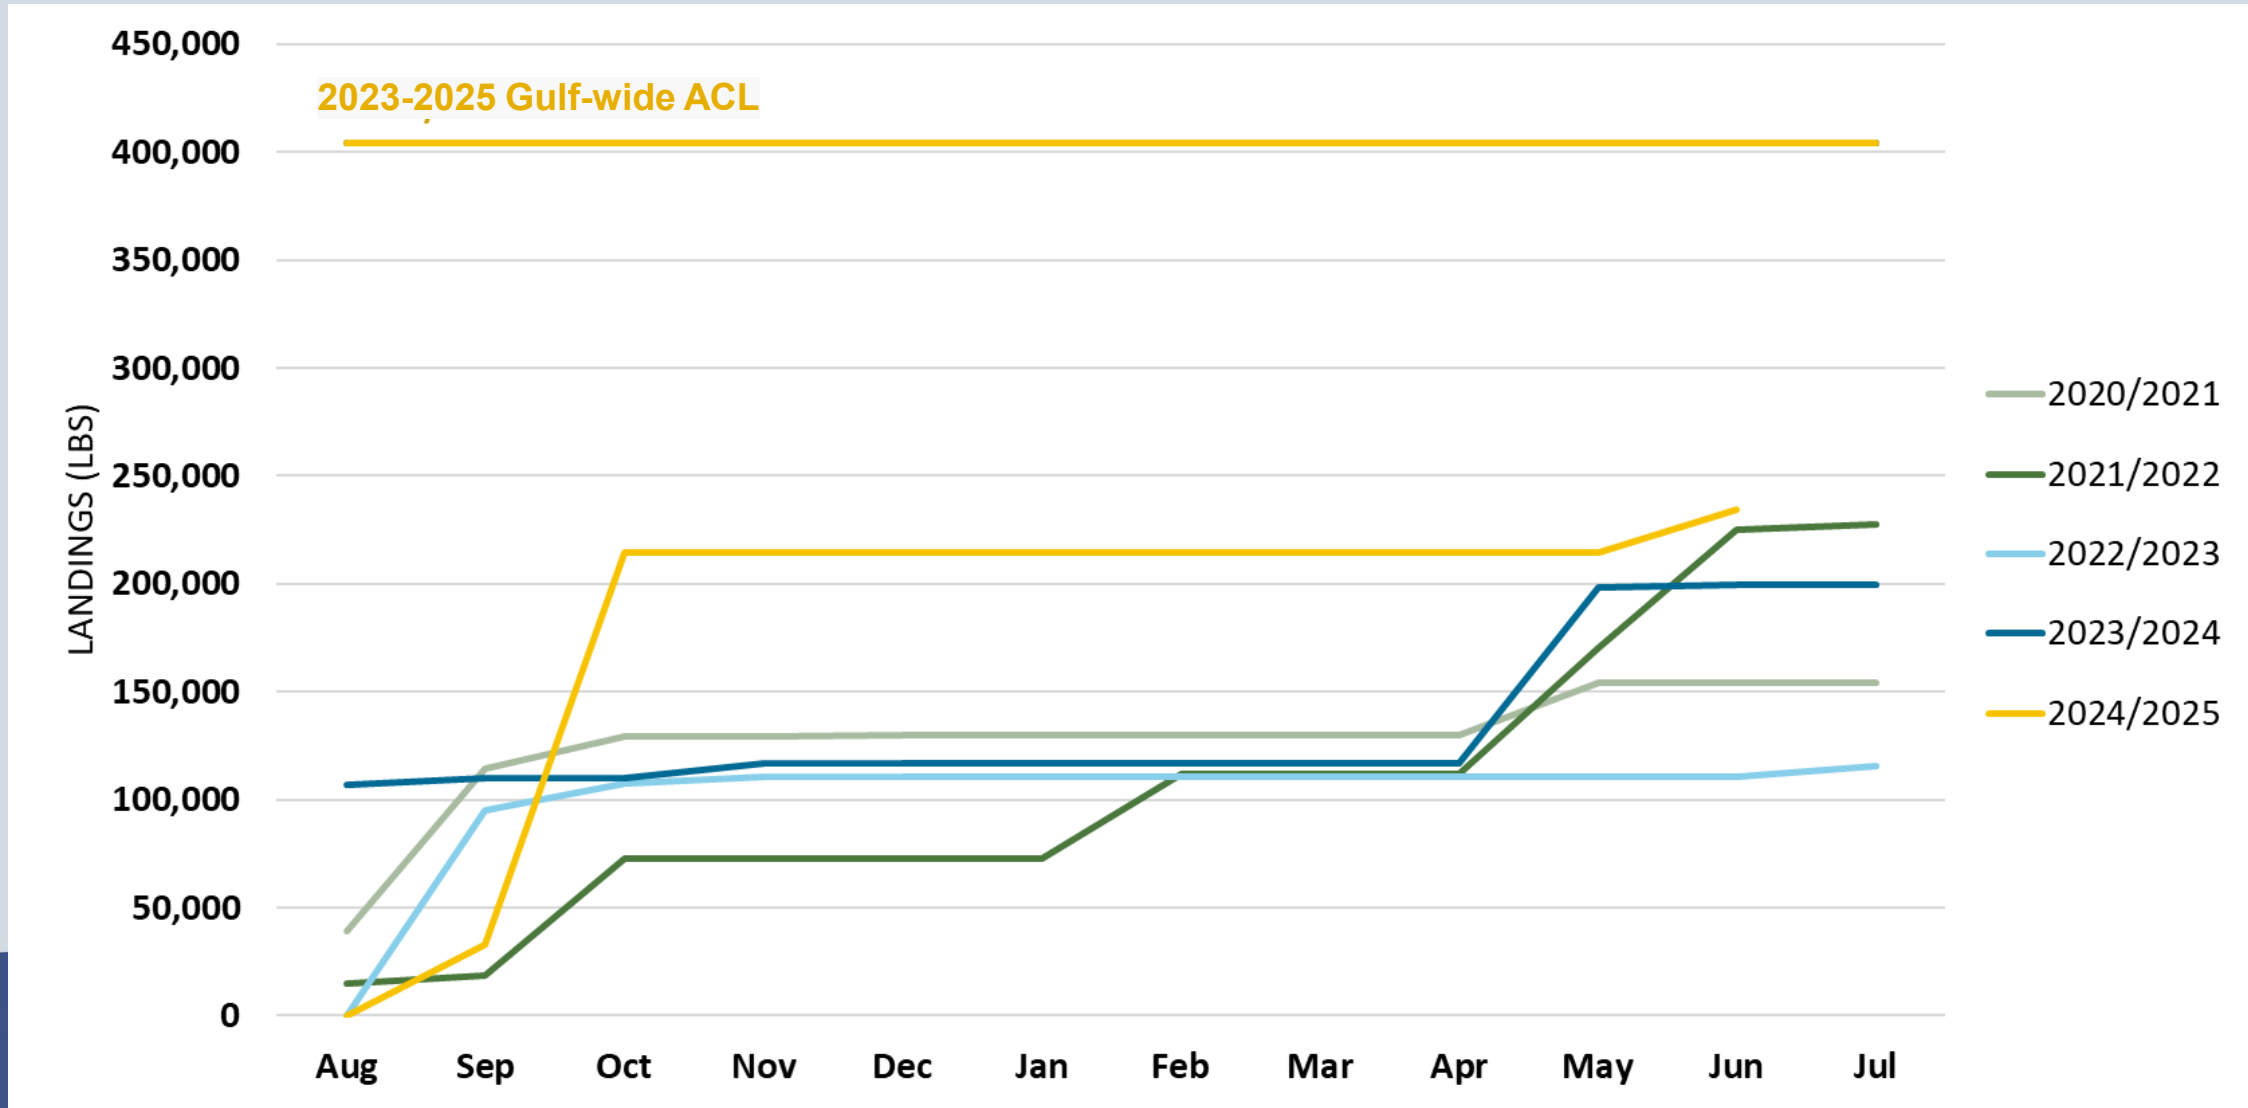

2025 Florida Gulf Red Snapper Season

- 2025 quota: 2,769,631 lbs.
- 126 days
- Summer: Memorial Day Weekend (May 24-26) & June 1- July 31
- Fall: September 1-14 and 3-day weekends (Fri. - Sun.) for the remainder of the year plus Veterans Day, Thanksgiving, Christmas
 - Sept. 1-14, 19-21, 26-28
 - Oct. 3-5, 10-12, 17-19, 24-26, 31
 - Nov. 1-2, 14-16, 21-23, 27-30
 - Dec. 5-7, 12-14, 19-21, 25-28

FL Recreational Private Gulf Red Snapper Landings

- **Preliminary** Summer (May & June) 2025 landings: 763,596 pounds (28% of quota)

FL Recreational Private and State Charter Gulf Red Snapper Average Weights

FL Recreational Private and State Charter Gulf Red Snapper Average Lengths

Gulf Greater Amberjack

- FWC approved EO that set state season consistent with federal season
- SRFS supplemented with MRIP intercepts
 - 2025/2026 landings not available yet

FL Recreational Private Gulf Greater Amberjack Landings

- **Preliminary** 2024/2025 season (58% of quota)

Greater Amberjack Dockside Sample Sizes

Recreational Private and State Charter Gulf Greater Amberjack Average Weights