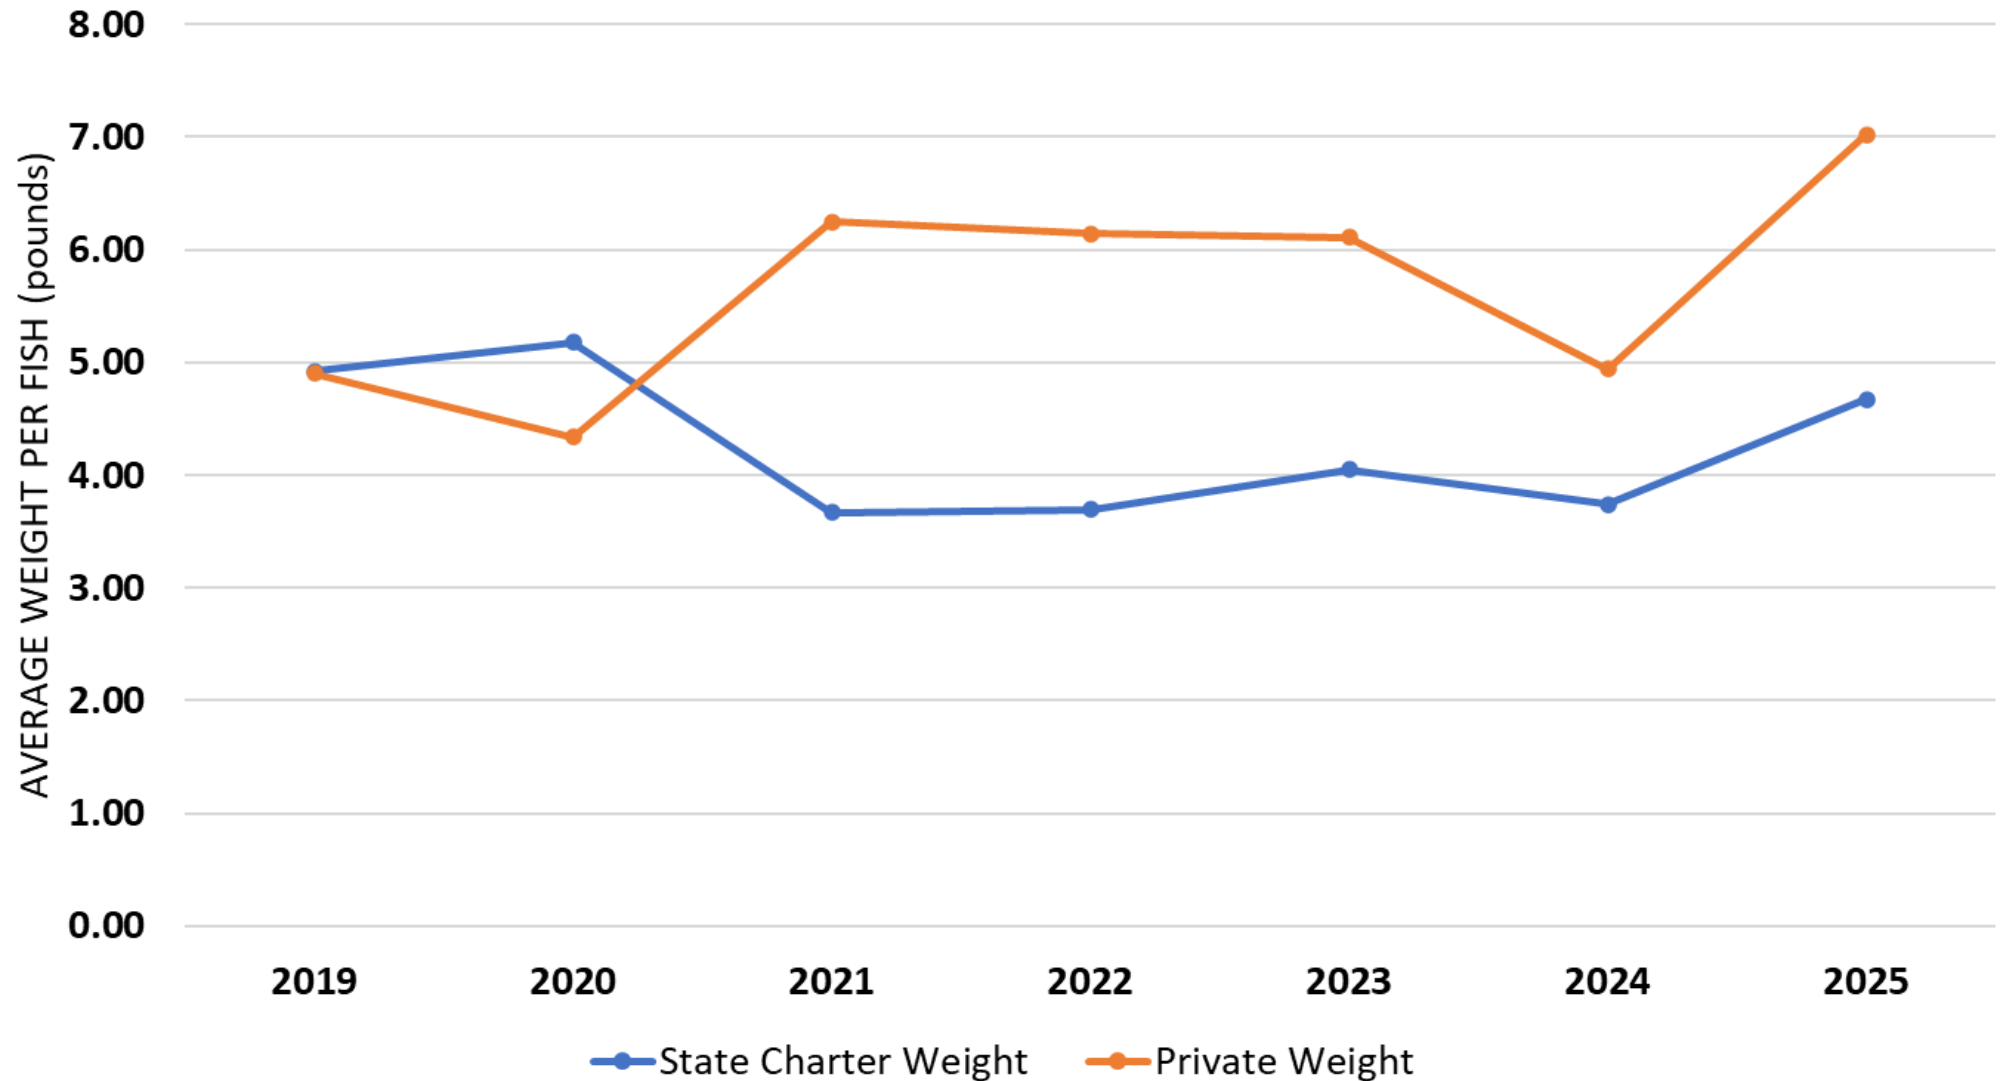

2025 Florida Gulf Red Snapper Season

- 2025 quota: 2,769,631 lbs.
- 126 days
- Summer: Memorial Day Weekend (May 24-26) & June 1- July 31
- Fall: September 1-14 and 3-day weekends (Fri. - Sun.) for the remainder of the year plus Veterans Day, Thanksgiving, Christmas
 - Sept. 1-14, 19-21, 26-28
 - Oct. 3-5, 10-12, 17-19, 24-26, 31
 - Nov. 1-2, 14-16, 21-23, 27-30
 - Dec. 5-7, 12-14, 19-21, 25-28

FL Recreational Private Gulf Red Snapper Landings

- **Preliminary** Summer (May & June) 2025 landings: 763,596 pounds (28% of quota)

FL Recreational Private and State Charter Gulf Red Snapper Average Weights