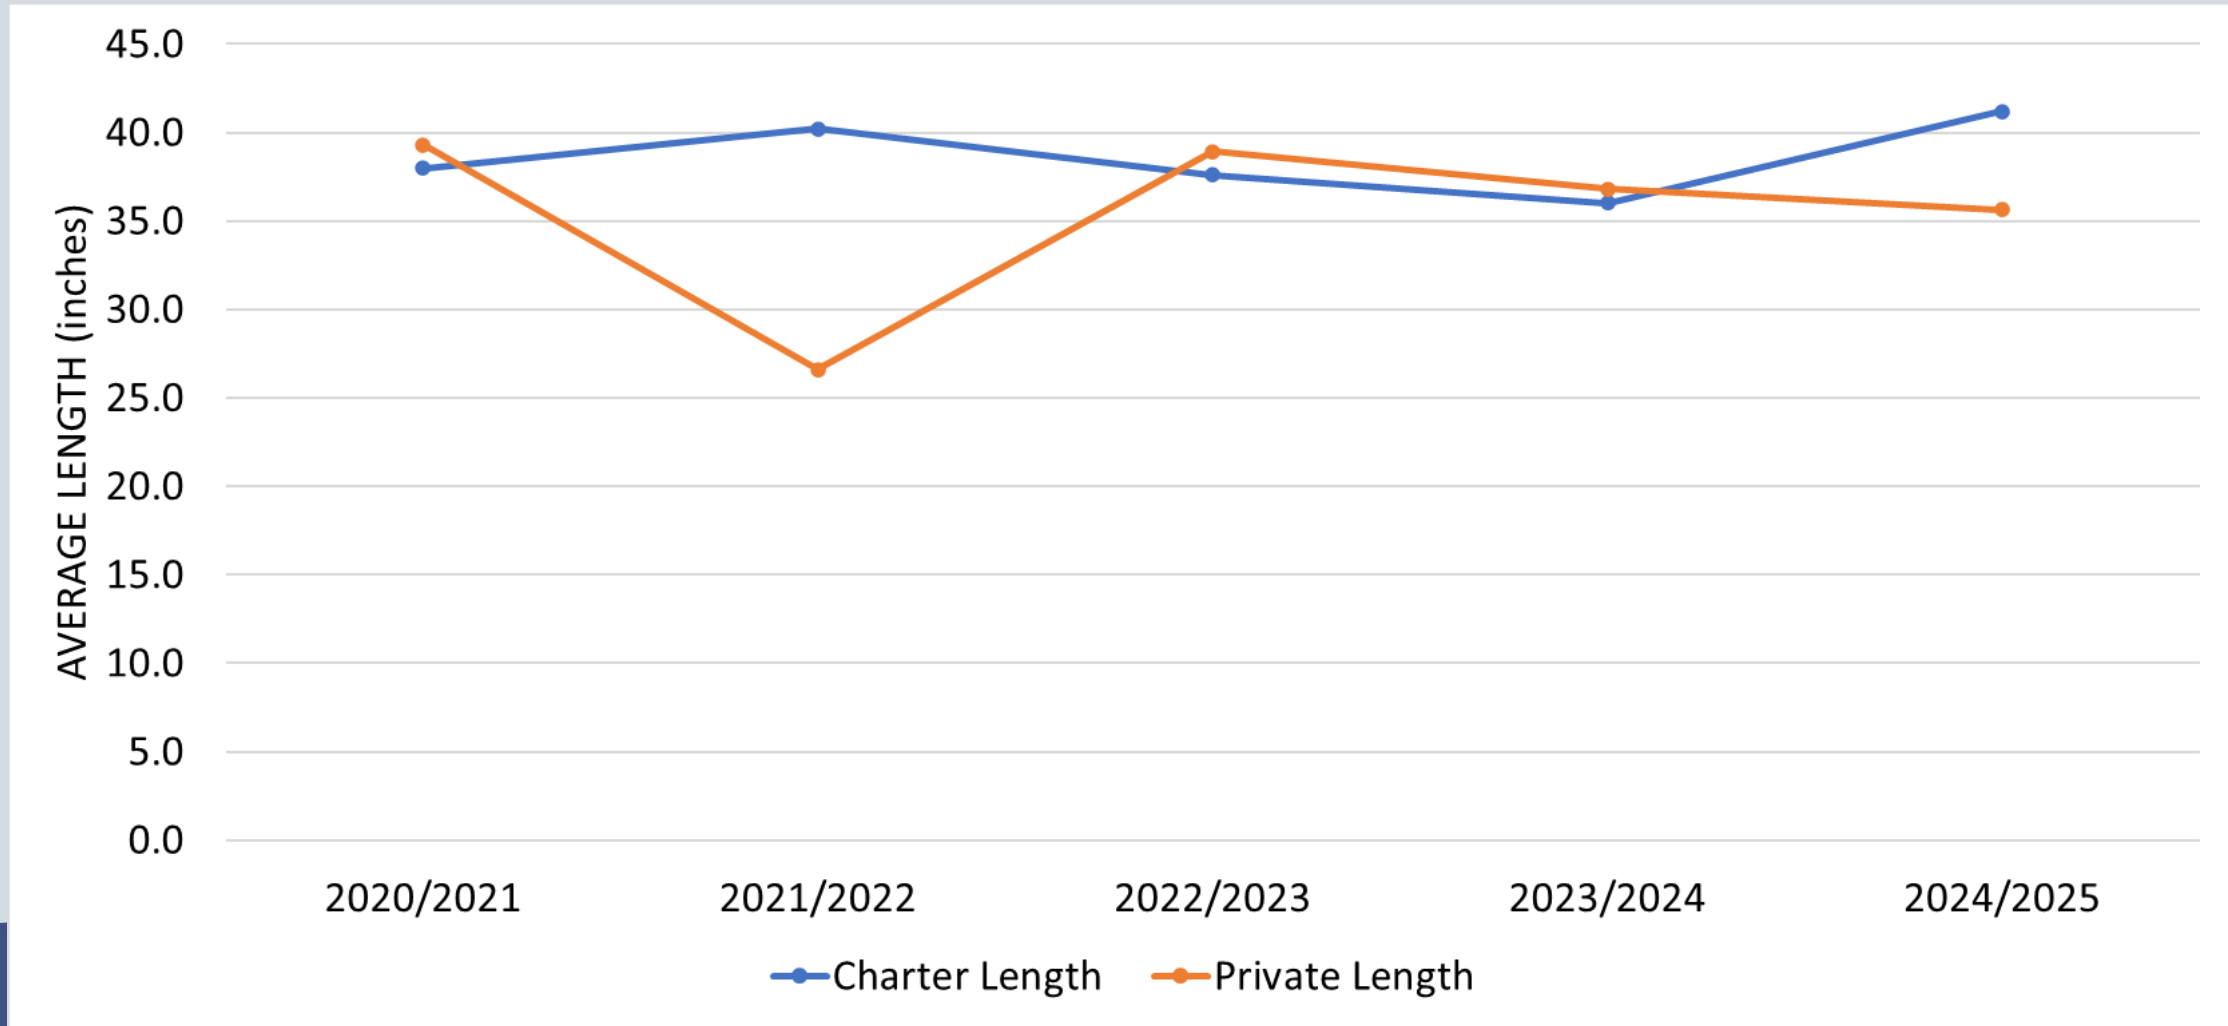

Recreational Private and State Charter Gulf Greater Amberjack Average Lengths